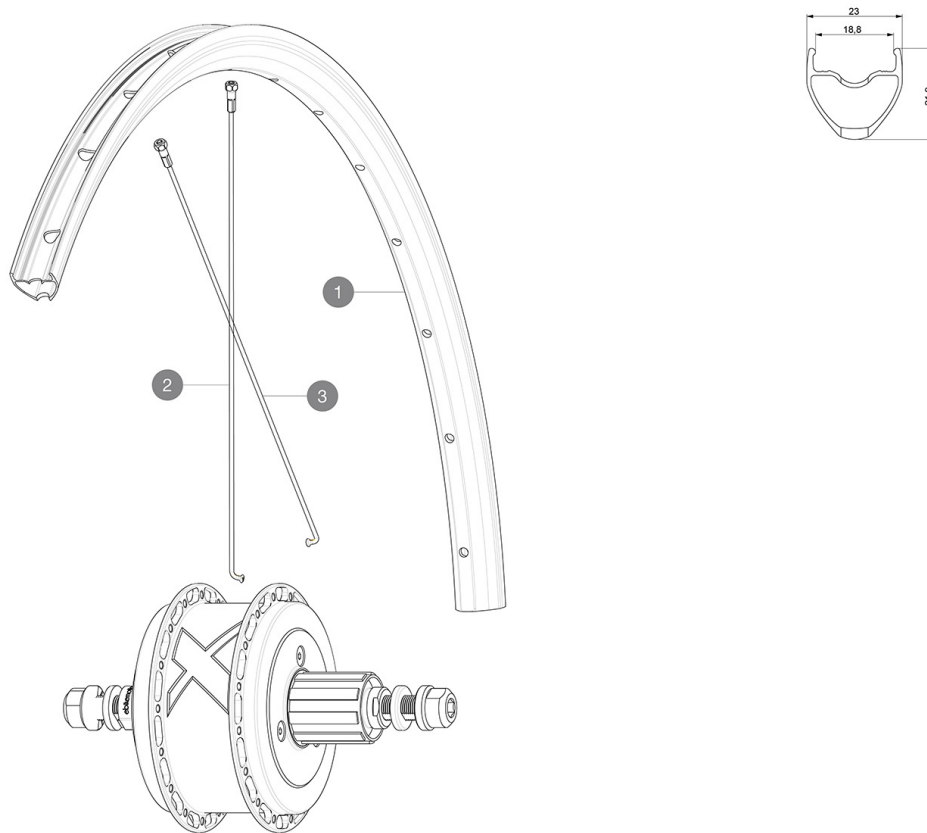

REFERENCES WHEELS

RIMS

&NBSP;:

1	V2738713	Kit Rear rim Aksium Elite UST Disc SUP EBM 32h
	V2620101	UST RIM TAPE 25mm (for 21-24mm wide rim)

SPOKES

2	V3667801	Kit 16 NDS round Jbent spoke 255mm Aksium Elite UST Disc EBM
3	V3667701	Kit 16 DS round Jbent spokes 251mm Aksium Elite UST Disc EBM

MAVIC ***Aksium Elite UST Disc EBM***

Specifications

WHEEL WEIGHTS