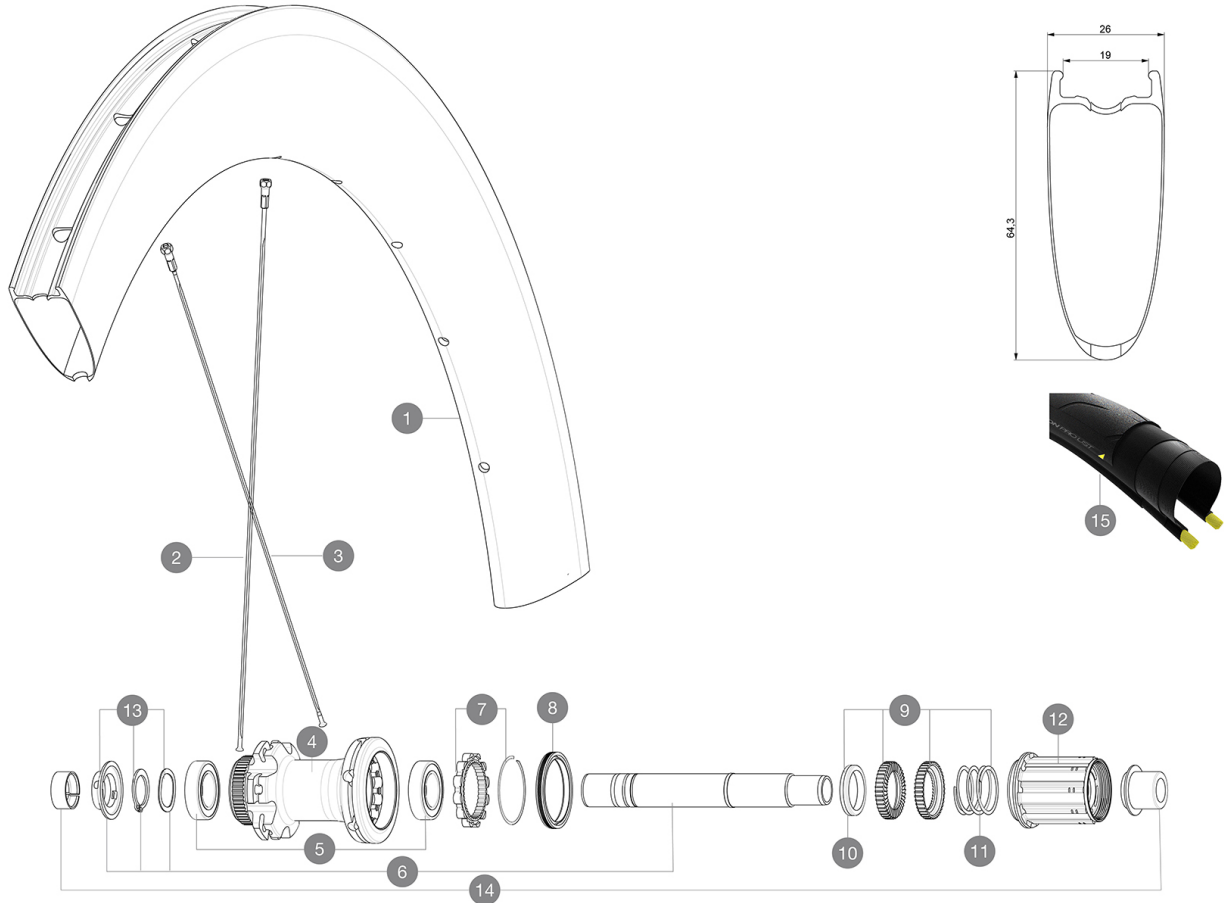

MAVIC Comete Pro Carbon Disc TDF

ASTM CATEGORY 1 : road only

For a longer longevity of the wheel, Mavic recommends that the total weight supported by the wheels don't exceed 120kg, bike included

Recommended tyre sizes: 25 to 32 mm

Max. Pressure: see indication on wheel and tyre. If they differ, use the lower of the 2

REFERENCES WHEELS

R35531 CometeProCarbUSTDCL TDF2 Rr

RIMS

&NBSP;:

1	V4091410 V2620101	KIT FRONT RIM COMETE PRO CARBON SL US DISC Tdf 20 / FRT & RE UST RIM TAPE 25mm (for 21-24mm wide rim)

SPOKES

2	V3668901	Kit 12 front/rear NDS butted spoke 256mm Com Pro Carbon Disc
2	V4161701	Kit 12 front/rear NDS butted Stainless spoke 256mm Com Pro C
3	V3669201	Kit 12 rear DS spoke 252mm Com Pro Carbon Disc UST + steel n
3	V4161901	Kit 12 rear DS stainless spoke 252mm Com Pro Carbon Disc UST

HUB SHELLS

4	N/A	HUB BODY
5	M40076	HUB BEARINGS 17x30x7 6903 x 2
6	V2373401	KIT ID360 135/142 DCL L1 AXLE WITH CLIP
7	V2252701	KIT ID360 INSERT SHAPED EAR LOBE > 2017
8	V2251601	KIT ID360 SEAL + GREASE
9	V2251701	KIT ID360 2 RATCHETS + SPRING + GREASE
10	V2500501	KIT ID360 3 PADS NOISE REDUCING
11	V2251801	KIT 3 ID360 ROAD SPRINGS
12	V3430101	HG11 Freewheel Body ID360
13	V2373001	KIT ADJUST. SYSTEM QRM AUTO ID360 for 17x30x7 bearing

ADAPTERS

14	V2510701	ID360V2RrAxleAdapt12x142/148
	V2510901	ID360 EVO RrAxleAdpt12x135/150
	V2510801	ID360 V2 RrAxleAdapt9x135