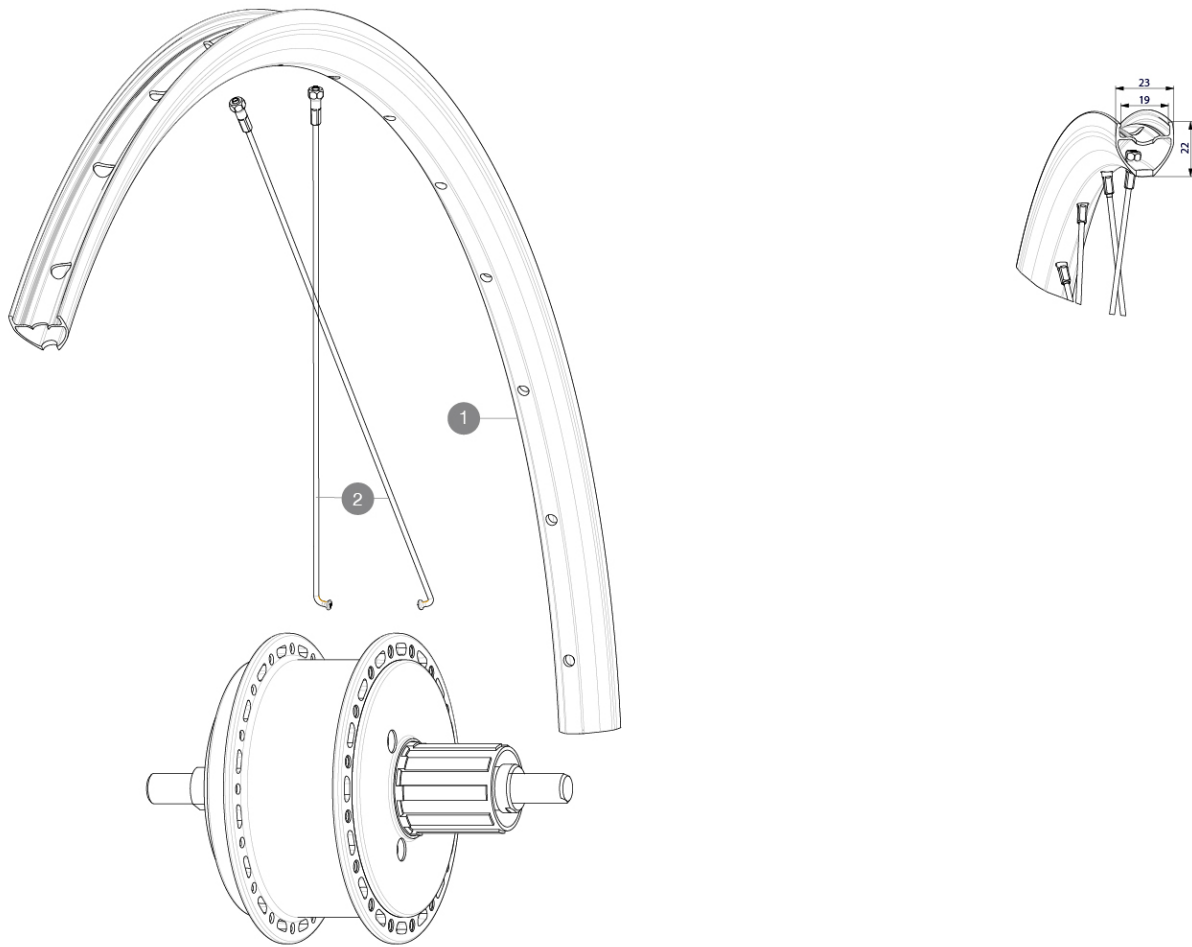

## REFERENCES WHEELS

**RIMS**

&amp;NBSP;:

<b>1</b>	V4094413	Kit Rear rim Aksium Elite EVO UST Disc EBM
	V2620101	UST RIM TAPE 25mm (for 21-24mm wide rim)

**SPOKES**

<b>2</b>	V3667801	Kit 16 NDS round Jbent spoke 255mm Aksium Elite UST Disc EBM
<b>3</b>	V3667701	Kit 16 DS round Jbent spokes 251mm Aksium Elite UST Disc EBM

**MAVIC** *AksiumElite Evo UST Disc EBM***Specifications**

WHEEL WEIGHTS