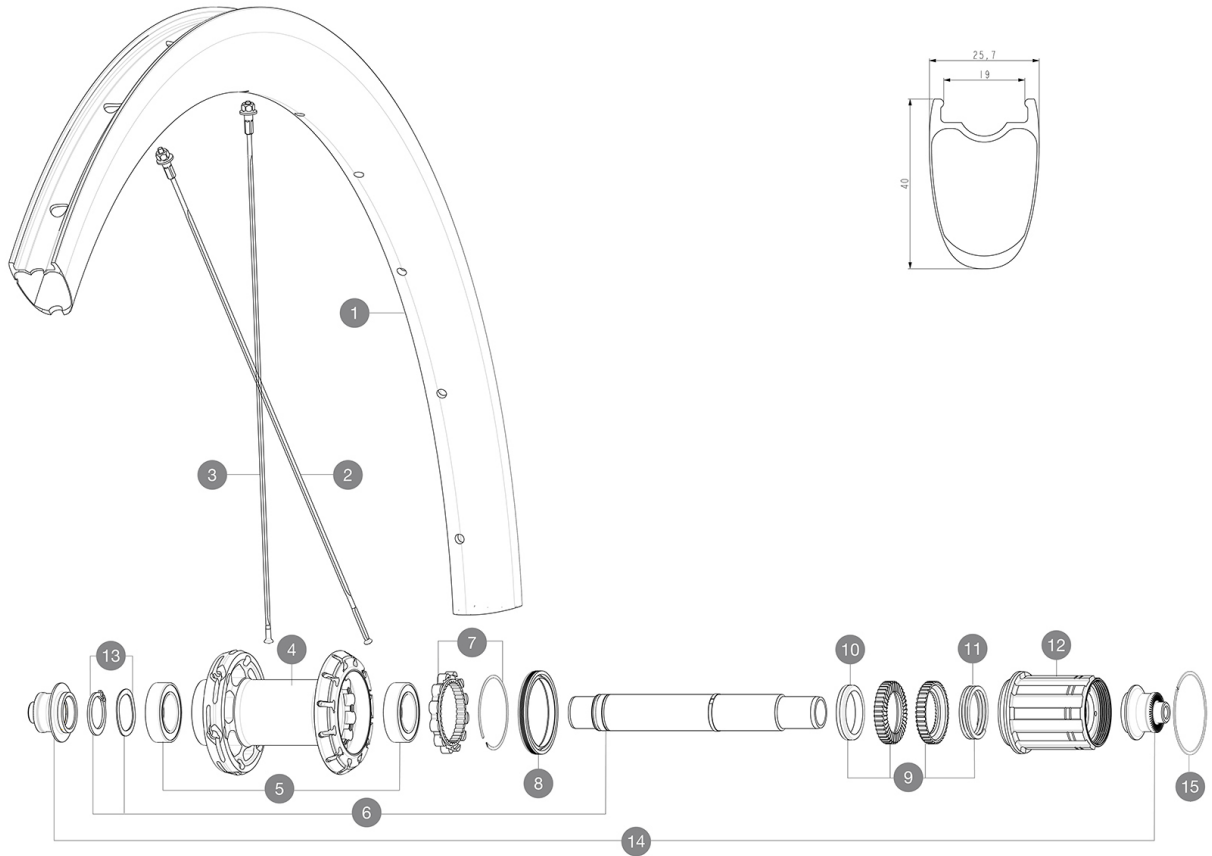

ASTM CATEGORY 1 : road only

Maximum tyre pressure: 4.4bar/64PSI with a 28mm tyre - 2.6bar/38PSI with a 64mm tyre

Maximum tyre pressure: 6.75bar/97PSI with a 23mm tyre - 3.8bar/55PSI with a 62mm tyre

For a longer longevity of the wheel, Mavic recommends that the total weight supported by the wheels doesn't exceed 120kg, bike included

Recommended tyre sizes: 25 to 32 mm

Max. Pressure: see indication on wheel and tyre. If they differ, use the lowest of the 2

Maximum tyre size: width 62mm - pressure max. 3.8Bar/55PSI

## REFERENCES WHEELS

R36731 COSMIC SL 40 RB 700 QR M11

## HUB SHELLS

4	N/A	HUB BODY
5	V2560401	KIT 2 BEARINGS 17x28x7 + WAVED WASHER + CLIP
6	V2252801	KIT ID360 UB REAR AXLE W/CLIP/WAVED WASHER
7	V2252701	KIT ID360 INSERT SHAPED EAR LOBE > 2017
8	V00063631	Kit ID360 seal version 2 (larger)
9	V2251701	KIT ID360 2 RATCHETS + SPRING + GREASE
10	V2500501	KIT ID360 3 PADS NOISE REDUCING
11	V2251801	KIT 3 ID360 ROAD SPRINGS
12	V3430101	HG11 Freewheel Body ID360
13	V2560501	KIT ADJUST. SYSTEM QRM AUTO ID360 for 17x28x7 bearing
15	V2252201	KIT 2 REAR HUB RETENTION RINGS 48mm