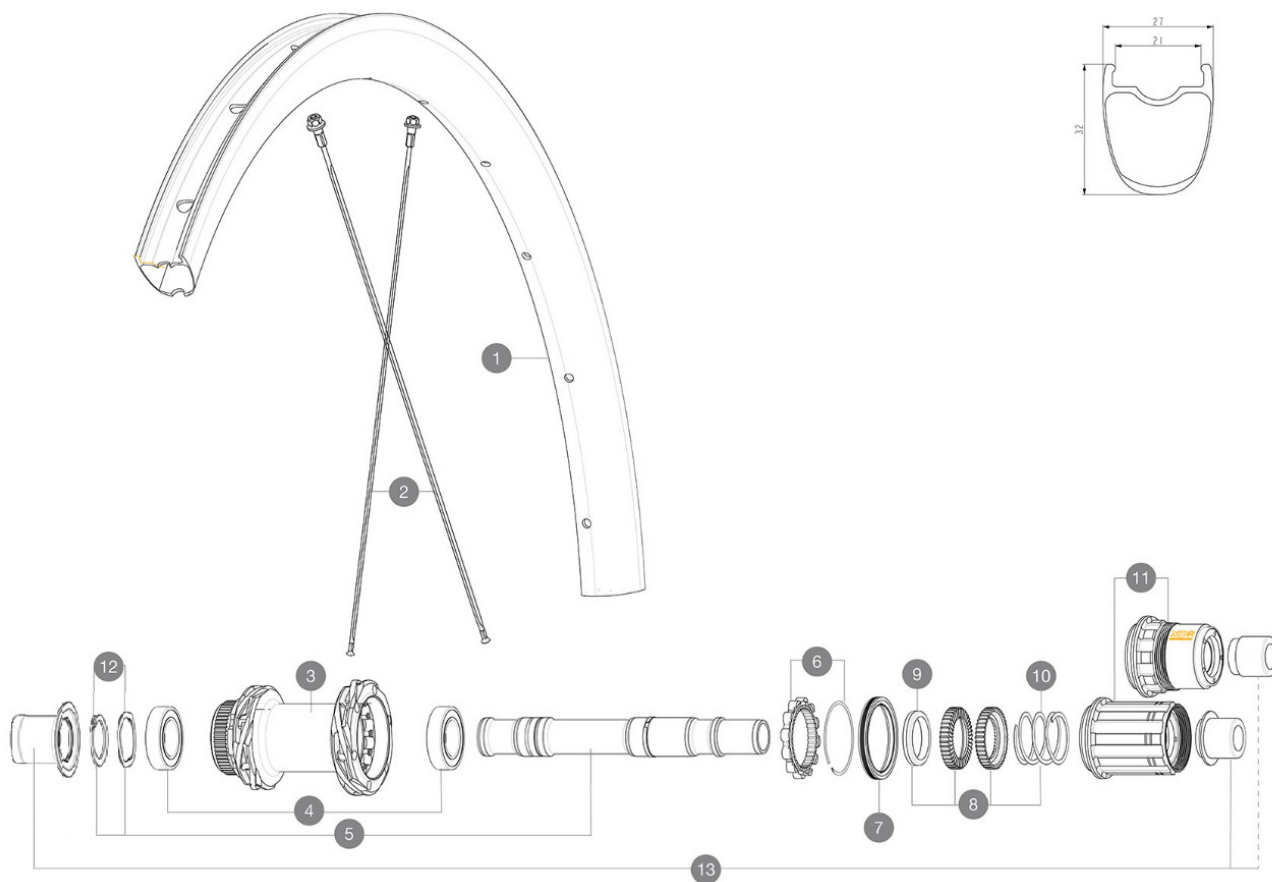

MAVIC Cosmic SLS 32 Disc

1
2021
REAR

REFERENCES WHEELS

R36771 Cosmic SLS 32 DCL Rr

R39081 Cosmic SLS 32 DCL Rr XDR

RIMS

&NBSP;:

1	V4093215	Kit Front/Rear rim Cosmic SL 32 Disc while stock lasts
	V2620101	UST RIM TAPE 25mm (for 21-24mm wide rim)

SPOKES

2	V4163101	Kit 12 Front/Rear Cosmic SLS 32 Disc aero stainless spoke 28
---	----------	--

HUB SHELLS

3	N/A	HUB BODY
3	N/A	HUB BODY
4	M40076	HUB BEARINGS 17x30x7 6903 x 2
5	V2373401	KIT ID360 135/142 DCL L1 AXLE WITH CLIP
6	V2252701	KIT ID360 INSERT SHAPED EAR LOBE > 2017
7	V00063631	Kit ID360 seal version 2 (larger)
8	V2251701	KIT ID360 2 RATCHETS + SPRING + GREASE
9	V2500501	KIT ID360 3 PADS NOISE REDUCING
10	V2251801	KIT 3 ID360 ROAD SPRINGS
11	V2580101	FREEHUB BODY XD Road ID360
11	V3430101	HG11 Freewheel Body ID360
12	V2373001	KIT ADJUST. SYSTEM QRM AUTO ID360 for 17x30x7 bearing

ADAPTERS

13	V2510701	ID360V2RrAxleAdapt12x142/148
----	----------	------------------------------

MAVIC *Cosmic SLS 32 Disc*

Specifications

WHEEL WEIGHTS