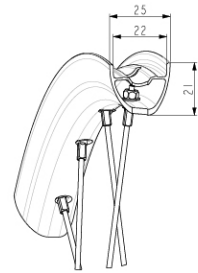

MAVIC ALLROAD S DISC EBM

Recommended tyre sizes: 28 to 64 mm (1.1" to 2.5")

REFERENCES WHEELS**RIMS**

&NBSP;:

- | | | |
|----------|----------|---|
| 1 | V4092313 | Kit Rear rim EBM Allroad S White Stocks lasts |
| | V2620101 | UST RIM TAPE 25mm (for 21-24mm wide rim) |

SPOKES

- | | | |
|----------|----------|--|
| 2 | V3667801 | Kit 16 NDS round Jbent spoke 255mm Aksium Elite UST Disc EBM |
|----------|----------|--|

MAVIC ***ALLROAD S DISC EBM***

Specifications

WHEEL WEIGHTS