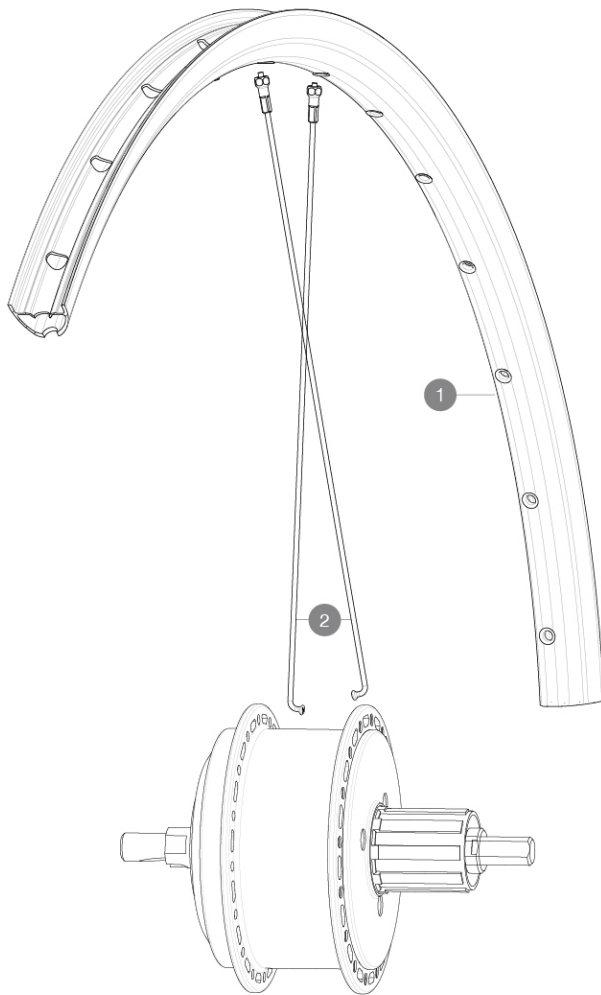

MAVIC ALLROAD S DISC EBM

Recommended tyre sizes: 28 to 64 mm (1.1" to 2.5")

REFERENCES WHEELS**RIMS**

&NBSP;:

- | | | |
|----------|----------|---|
| 1 | V4092313 | Kit Rear rim EBM Allroad S White Stocks lasts |
| | V2620101 | UST RIM TAPE 25mm (for 21-24mm wide rim) |

SPOKES

- | | | |
|----------|----------|--|
| 2 | V3667801 | Kit 16 NDS round Jbent spoke 255mm Aksium Elite UST Disc EBM |
|----------|----------|--|

MAVIC ***ALLROAD S DISC EBM***

Specifications

WHEEL WEIGHTS