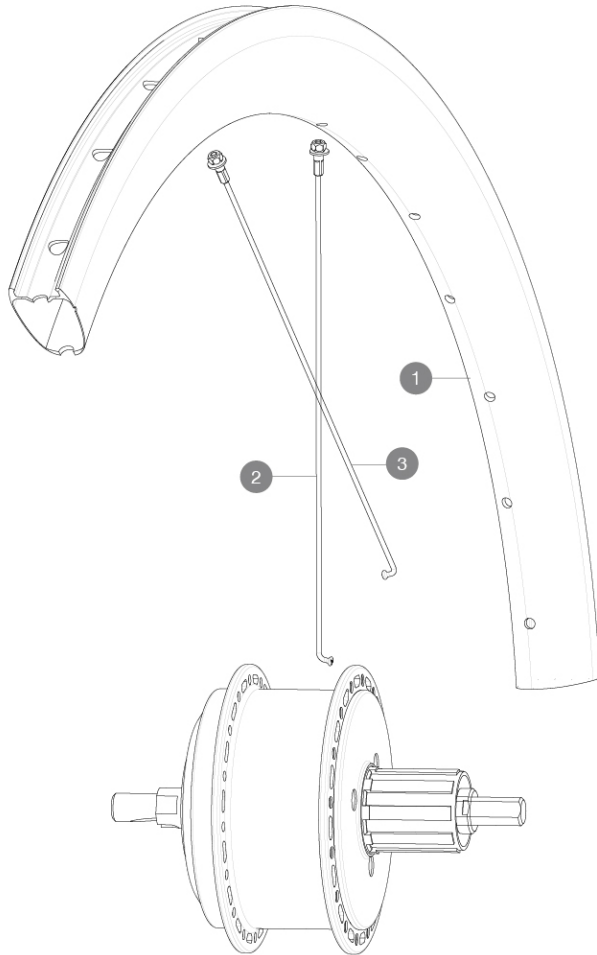

MAVIC **COSMIC SL 45 DISC MAHLE****REFERENCES WHEELS**

ASTM CATEGORY 2 : road and offroad with jumps less than 15cm

Maximum tyre pressure: 4.4bar/64PSI with a 28mm tyre - 2.6bar/38PSI with a 64mm tyre

For a longer longevity of the wheel, Mavic recommends that the total weight supported by the wheels doesn't exceed 120kg, bike included

Maximum tyre size: width 62mm - pressure max. 3.8Bar/55PSI

**RIMS**

&NBSP;:

1	V4093713	Kit Rear rim Cosmic SL 45 Disc EBM/ CPC UST Disc EBM
	V2620101	UST RIM TAPE 25mm (for 21-24mm wide rim)

SPOKES

2	V3668001	KIT 16 NON DRIVE SIDE J-bent Spoke 230mm COSMIC PRO CARBON U
3	V3667901	KIT 16 DRIVE SIDE J-bent Spoke 228mm COSMIC PRO CARBON UST D

Specifications**RIMS**

- **Material** : 100% carbon fiber
- **Material** : 100% carbon fiber
- **Height** : 45 mm
- **Height** : 45 mm
- **Drilling** : traditional (front 24 holes and rear 32 holes)
- **Drilling** : traditional (front 24 holes and rear 32 holes)

Disc brake specific profile

Disc brake specific profile

- **ETRTO size** : 622x19TC
- **ETRTO size** : 622x19TC
- **Tire** : clincher
- **Tire** : clincher

SPOKES

- **Material** : steel
- **Material** : steel
- **Shape** : straight pull, round
- **Shape** : straight pull, round
- **Count** : 28 front and rear
- **Count** : 28 front and rear