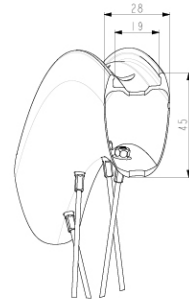

MAVIC **COSMIC SL 45 DISC MAHLE****REFERENCES WHEELS**

ASTM CATEGORY 2 : road and offroad with jumps less than 15cm

Maximum tyre pressure: 4.4bar/64PSI with a 28mm tyre - 2.6bar/38PSI with a 64mm tyre

For a longer longevity of the wheel, Mavic recommends that the total weight supported by the wheels doesn't exceed 120kg, bike included

Maximum tyre size: width 62mm - pressure max. 3.8Bar/55PSI

**RIMS**

&NBSP;:

1	V4093713	Kit Rear rim Cosmic SL 45 Disc EBM/ CPC UST Disc EBM
	V2620101	UST RIM TAPE 25mm (for 21-24mm wide rim)

SPOKES

2	V3668001	KIT 16 NON DRIVE SIDE J-bent Spoke 230mm COSMIC PRO CARBON U
3	V3667901	KIT 16 DRIVE SIDE J-bent Spoke 228mm COSMIC PRO CARBON UST D

Specifications**RIMS**

- **Material** : 100% carbon fiber
- **Material** : 100% carbon fiber
- **Height** : 45 mm
- **Height** : 45 mm
- **Drilling** : traditional (front 24 holes and rear 32 holes)
- **Drilling** : traditional (front 24 holes and rear 32 holes)

Disc brake specific profile

Disc brake specific profile

- **ETRTO size** : 622x19TC
- **ETRTO size** : 622x19TC
- **Tire** : clincher
- **Tire** : clincher

SPOKES

- **Material** : steel
- **Material** : steel
- **Shape** : straight pull, round
- **Shape** : straight pull, round
- **Count** : 28 front and rear
- **Count** : 28 front and rear