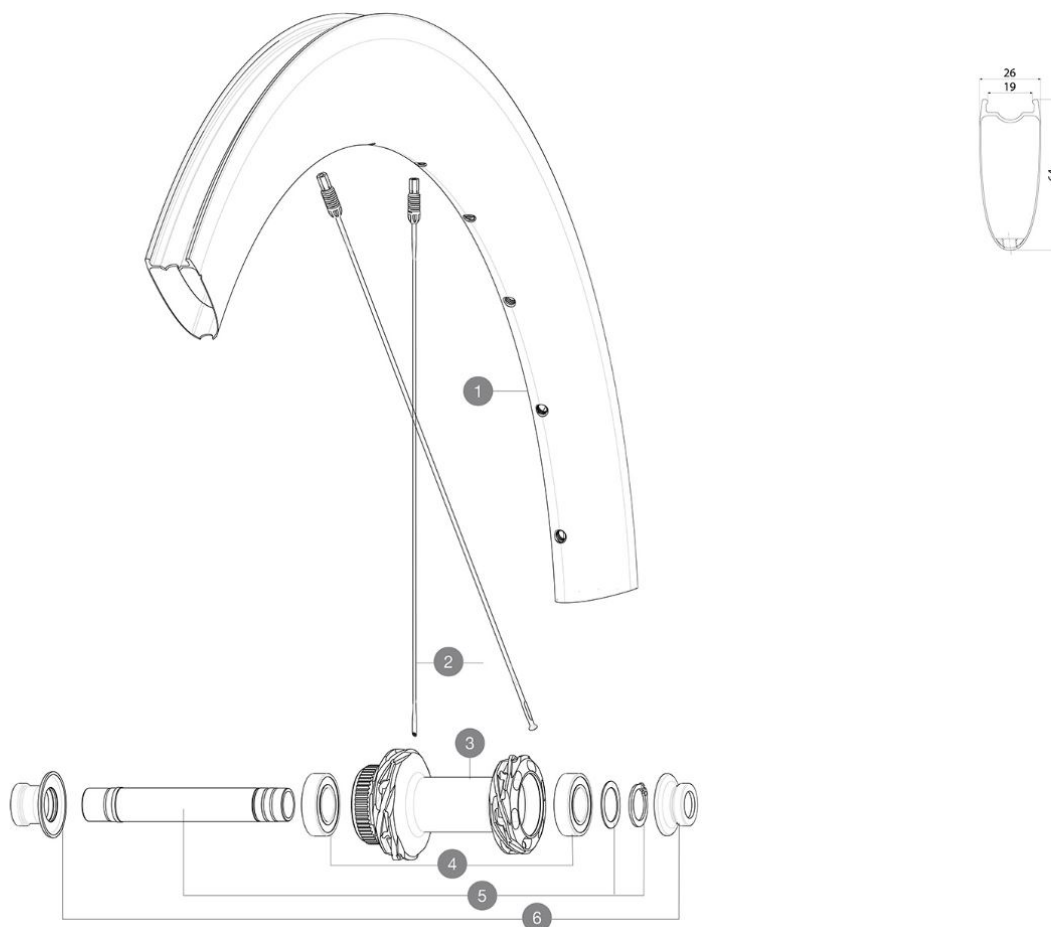

ASTM CATEGORY 2 : road and offroad with jumps less than 15cm
For a longer longevity of the wheel, Mavic recommends that the total weight supported by the wheels doesn't exceed 120kg, bike included
Recommended tire sizes: 25 to 32 mm
Max. Pressure: see indication on wheel and tire. If they differ, use the lowest of the 2

RÉFÉRENCES ROUES

JANTES

&NBSP;:

1 V00062631 Kit Front/Rear rim Cosmic SLR65 Ltd

RAYONS

2 V4164901 Kit 12 CosmicSLR65 Disc aero sspk M6 259

MOYEURS

3 N/A CORPS DE MOYEU
3 N/A CORPS DE MOYEU
4 M40129 KIT 2 BEARINGS 6902 15x28x7
5 V2373301 KIT QRM AUTO FRONT AXLE 12mm > 2019

ADAPTATEURS

6 V2374701 KIT FRONT ROAD FORK REST 12mm FOR J BENT DISC HUB
V2680301 Kit Ft Road Adapter 12 >> 9mm