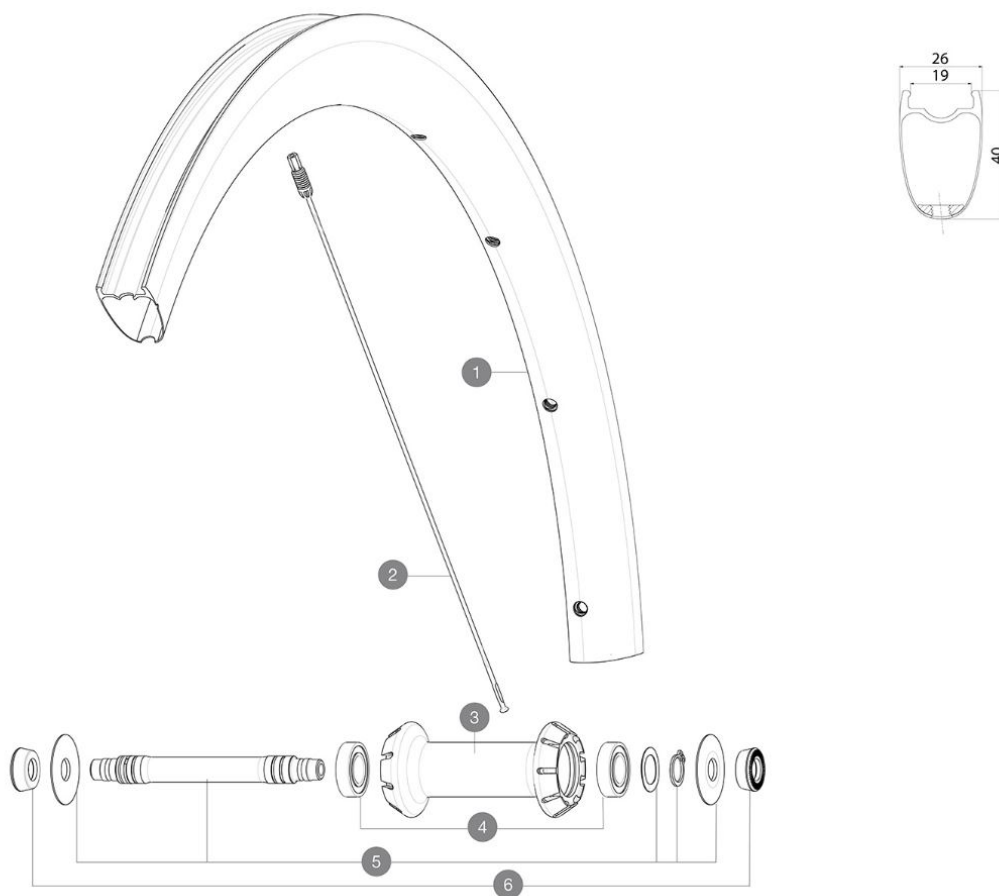

MAVIC COSMIC SLR 40 LTD

1
2023
FRONT

ASTM CATEGORY 1 : road only

RÉFÉRENCES ROUES

JANTES

&NBSP;:

1 V00063001 Kit Front rim Cosmic SLR40 Ltd

RAYONS

MAVIC **COSMIC SLR 40 LTD****LIVRE AVEC**

BR301 quick releases (V24 501 01 frt, V24 502 01 rear)	
Carbon brake pads (V24 603 01 Shimano/Sram, V24 604 01 Campagnolo)	
UST valve and accessories (129 838 01)	
User guide	

COMPATIBILITE

Freewheel: Shimano/Sram, convertible to Campagnolo ED11, N3W and XD-R with optional driver bodies	
---	--

Spécifications**JANTES**

- **Material** : 100% carbon fiber
 - **Height** : 40 mm
 - **Valve hole diameter** : 6.5 mm
 - **Tire** : UST Tubeless and tubetype
 - **Internal width** : 19 mm
 - **ETRTO size** : 622x19TC
- Fore Carbon tapeless tubeless technology
UST Tubeless Ready

RAYONS

- **Material** : steel
 - **Shape** : straight pull, elliptical aero, double butted (patented)
 - **Nipples** : Fore integrated aluminum
 - **Count** : front 18, rear 24
 - **Lacing** : front radial, rear Isopulse
- Isopulse lacing design