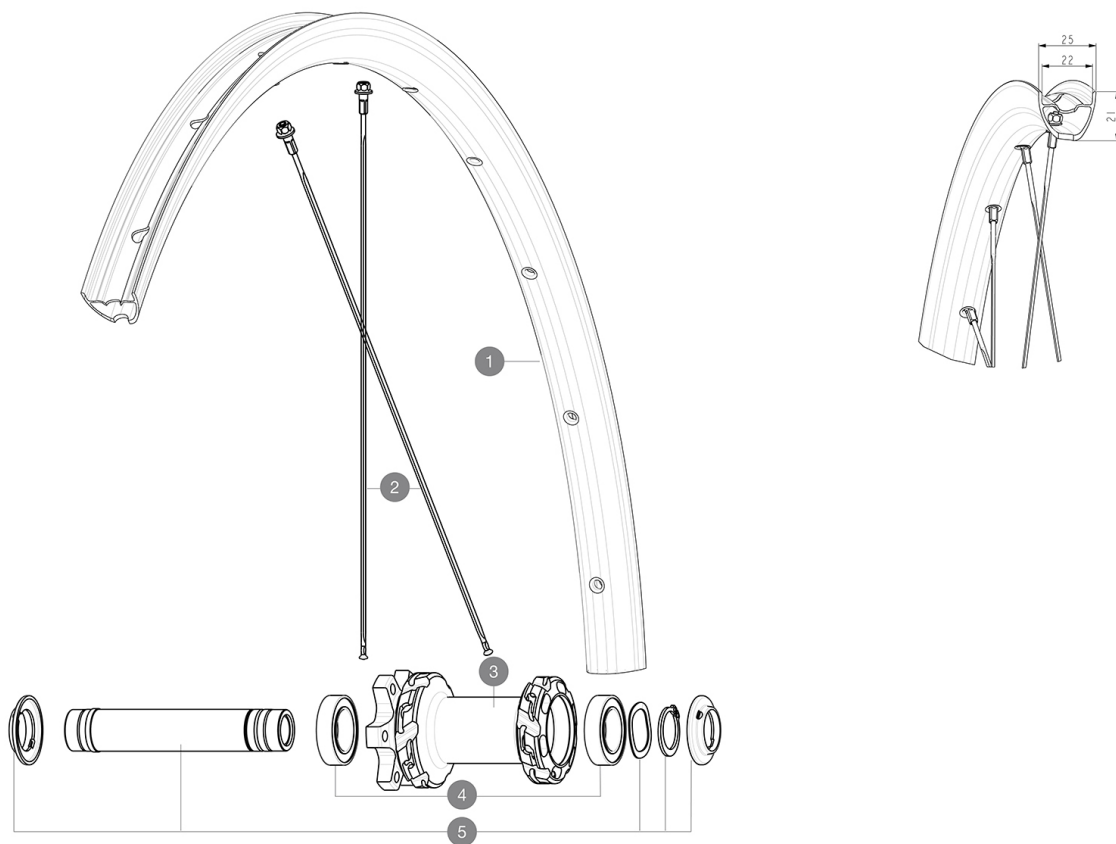

MAVIC ALLROAD S DISC EBM

1
2021
FRONT

Tailles de pneus recommandées : 28 Å 64Å mm (1,1" Å 2,5")

RÉFÉRENCES ROUES

F91081 ALLR S EBM INT 700

JANTES

 :

1	V4092210	Kit Front rim EBM Allroad S
	V2620101	UST RIM TAPE 25mm (for 21-24mm wide rim)

RAYONS

2	V4162701	Kit 12 Front EBM Allroad S flat spoke 294 + steel nipple
---	----------	--

MOYEUX

3	N/A	CORPS DE MOYEU
4	V2500901	KIT BEARINGS 18x30x7 + WAVED WASHER + CLIP
5	V2375501	Kit QRM auto front axle 100x12/15mm D6T

MAVIC *ALLROAD S DISC EBM*

Spécifications
POIDS ROUES