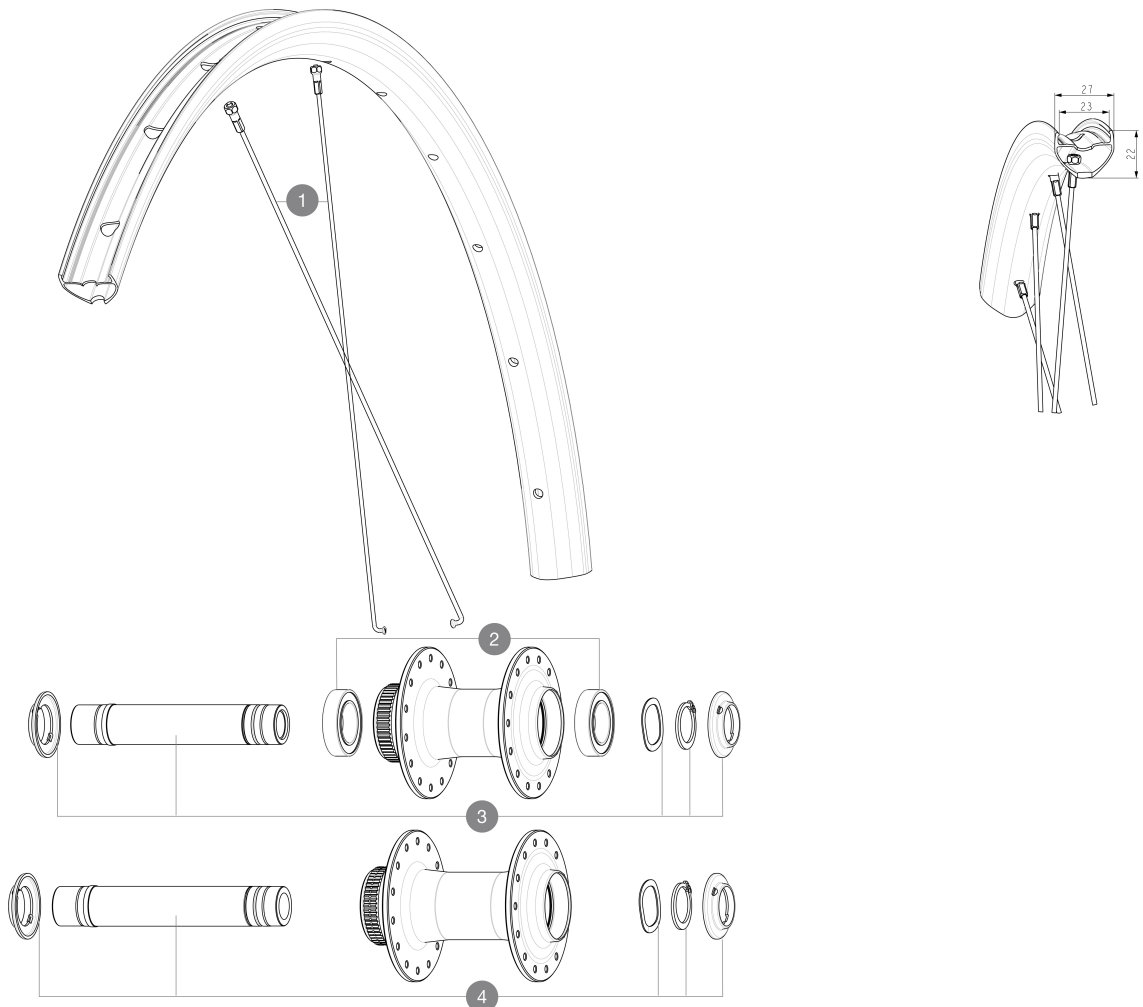

REFERENCES WHEELS

SPOKES

1 V00062331 Kit 14 ft/r Jbent bk rd spk 298 29"+np

HUB SHELLS

2 V2500901 KIT BEARINGS 18x30x7 + WAVED WASHER + CLIP
 3 V2374001 KIT 12x100mm FRONT AXLE DCL QRM AUTO ALLROAD > 2019
 4 V00083231 Kit 110mm axle QRM auto road DCL

ADAPTERS

V2680301 "Kit Ft Road Adapter 12 >> 9mm"

MAVIC **ALLROAD 1 23MM****Specifications**

WHEEL WEIGHTS