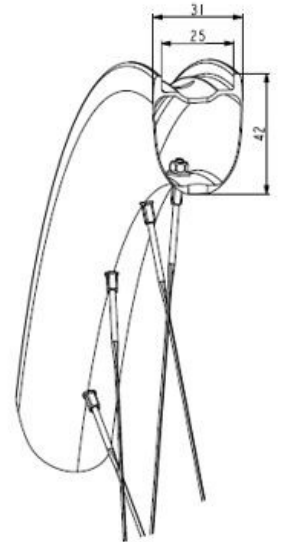

MAVIC ALLROAD SL CARBON**REFERENCES WHEELS**

ASTM CATEGORY 2 : road and offroad with jumps less than 15cm

For a longer longevity of the wheel, Mavic recommends that the total weight supported by the wheels doesn't exceed 120kg, bike included

Non-Boost : 12x135 rear axle adapters (V2510901)

Boost : Torque Caps for Center Lock hub (V2374401)

Jante avant Allroad SL Carbone

Specifications	Maxi target
Frontal run out	0,4mm
Lateral run out	0,5mm
Centring	1,0mm (2x0,5)
Tension daN	105 > 127
Disc side	

**RIMS**

&NBSP;:

1 V00104731 KIT FT/RR RIM ALRD SL CARBON

SPOKES

2 V00104631 Kit 12 Front/Rear Allroad SL Carbon spoke 278mm

HUB SHELLS

3 N/A HUB BODY
 4 V2500901 KIT BEARINGS 18x30x7 + WAVED WASHER + CLIP
 5 V2374001 KIT 12x100mm FRONT AXLE DCL QRM AUTO ALLROAD > 2019

OPTIONS

V2680301 "Kit Ft Road Adapter 12 >> 9mm"
 V2373501 QRM Auto front axle 15mm for DCL Allroad wheels > 2019
 V2372501 15mm MTB Axle Cap QRM Auto From 2019

MAVIC ALLROAD SL CARBON

 2024
FRONT

DELIVERED WITH