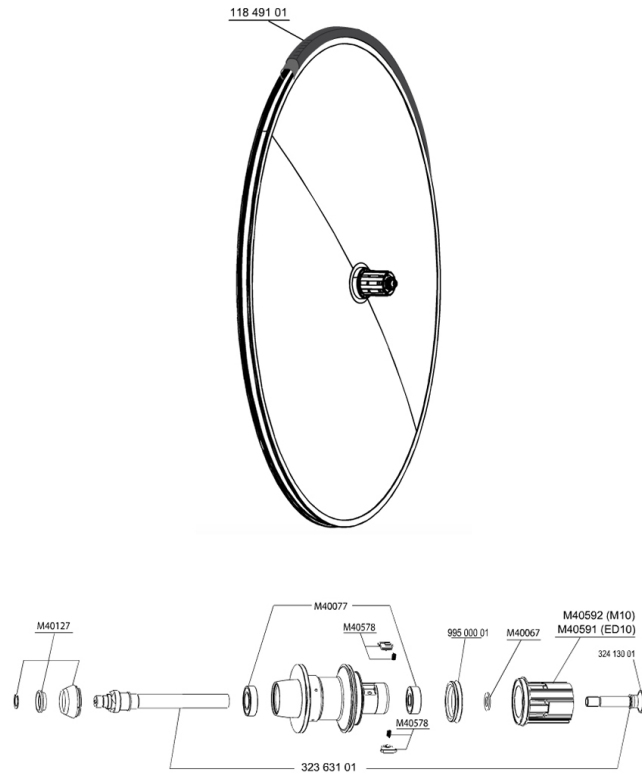

REFERENCES WHEELS

HUB SHELLS

M40127	REAR COMETE ROAD AXLE CAP+RING
M40592	FTSL FREEWHEEL BODY M10
M40067	INTERNAL FREEWHEEL SPACER FTSL/FTSX
M40077	REAR HUB 608+6901 BEARINGS
M40591	FTSL FREEWHEEL BODY ED10
32363101	COMETE ROAD R.AXLE ED10 / M10
99500001	FTSL/FTSX FREEHUB BODY SEAL
M40578	FTSL PAWLS KIT (ROAD WHEELS)

TYRES

11849101	Yksion PowerLink Tubular 23
----------	-----------------------------

MAVIC *Comète Road*

Specifications

WHEEL WEIGHTS