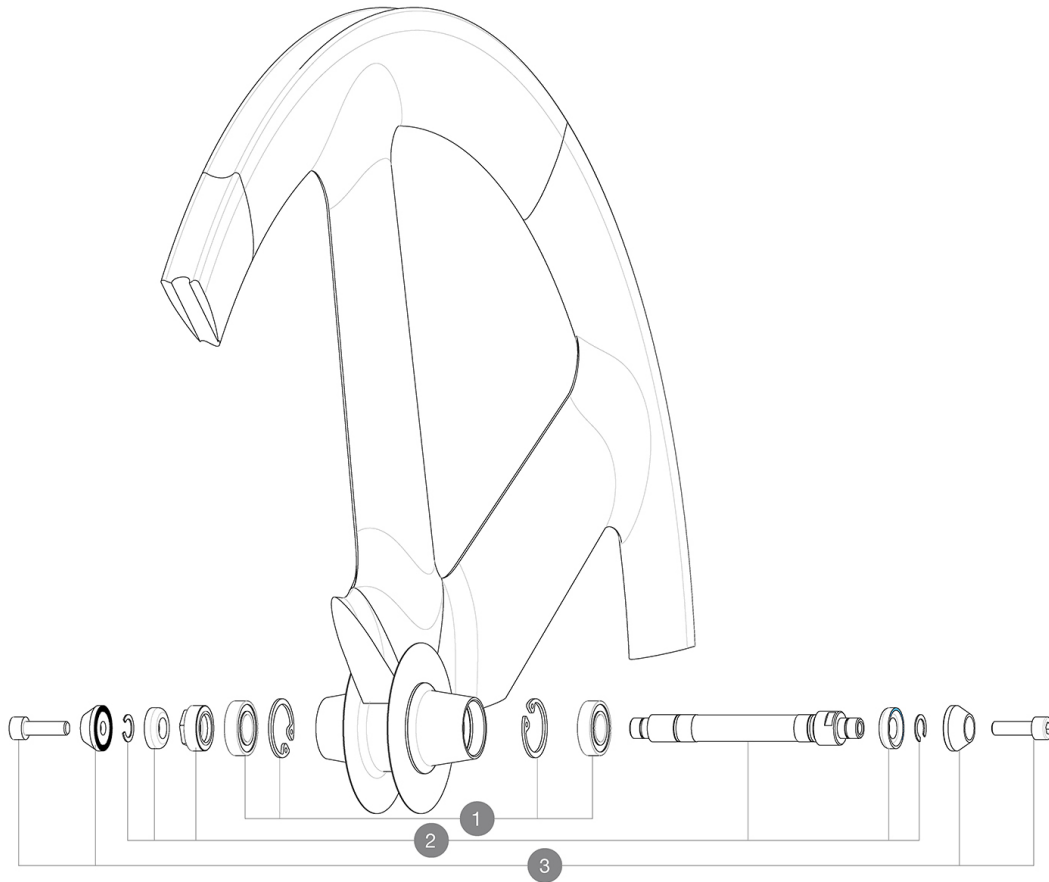

**REFERENCES WHEELS**

111554 IO TRACK TUBULAR FRT

**HUB SHELLS**

<b>1</b>	M40131	KIT BEARINGS FRONT 12x24x6 6901 (iO track)
<b>2</b>	M40130	FRONT IO AXLE + ADJUSTING NUT
<b>3</b>	M40124	M6 AXLE BOLTS/ALU SUPPORTS FRT IO TRACK

**DELIVERED WITH**

Fixing nuts	
Fixing nuts	
Wheelbag	
Wheelbag	
Valve extender	
Valve extender	
User guide	
User guide	

**Specifications****RIMS**

- Recommended tyre sizes : 19 to 28 mm

**WHEEL HUB**

- Body : aluminum
- Body : aluminum
- Color : black
- Axle material : aluminum
- Axle material : aluminum

QRM  
QRM**WHEEL WEIGHTS**