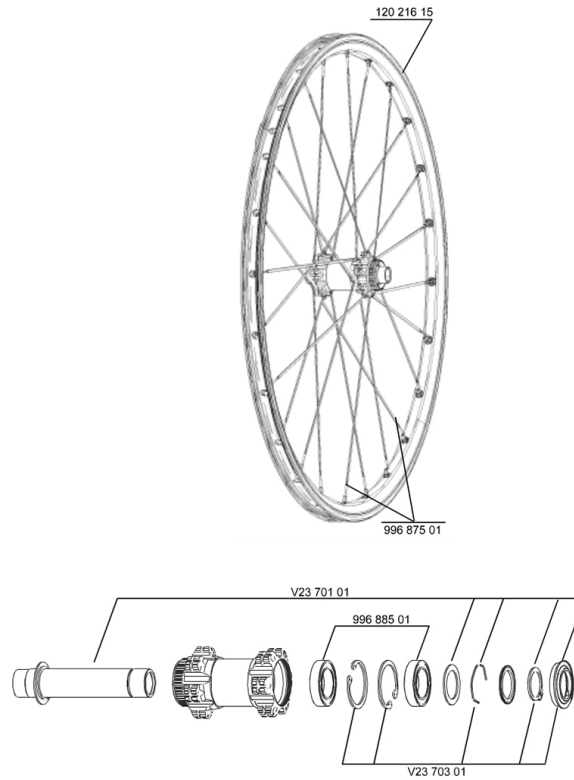

MAVIC Crossride Disc 15mm

1
2011
FRONT

REFERENCES WHEELS

111850 CROSSRIDE D011 15MMDCL+AD
FRT

111853 CROSSRIDE D011 15MMDCL+AD PR

RIMS

&NBSP;;

12021615 FRONT/REAR CROSSRIDE DISC 11 RIM

HUB SHELLS

V2370301 KIT FRONT AUTO ADJUSTING PLAY 15mm AXLE

99688501 BEARING KIT 9/12/15 D6T HUB 20x32x7 6804

V2370101 KIT FRONT AXLE 15MM CROSSONE/-RIDE/-ROC - while stock last

MAVIC *Crossride Disc 15mm***Specifications****WHEEL WEIGHTS**

Wheel weight