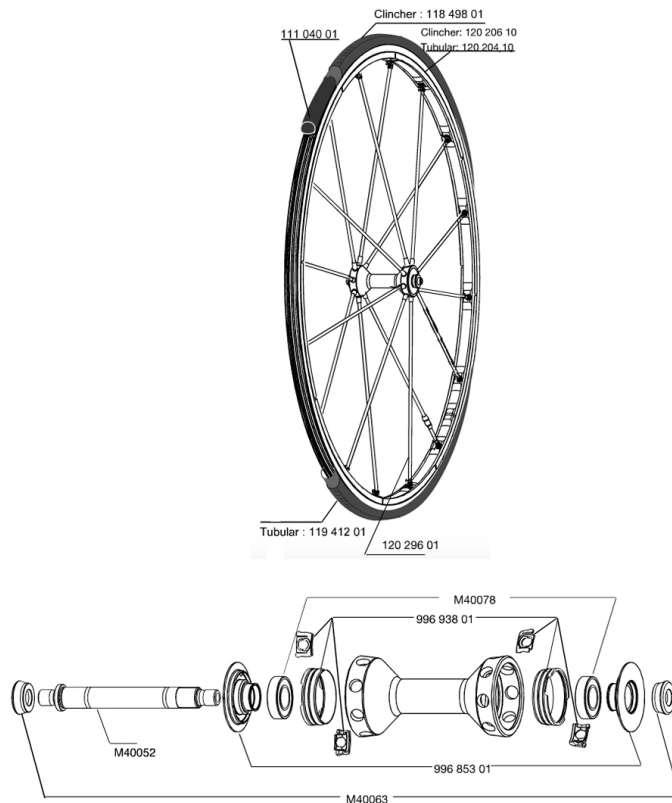

## REFERENCES WHEELS

120057	R-SYS SLR FRT WTS	120060	R-SYS SLR ED11 PR WTS
120058	R-SYS SLR TUBULAR FRT WTS	120061	R-SYS SLR TUBULAR M10 PR WTS
120059	R-SYS SLR M10 PR WTS	120062	R-SYS SLR TUBULAR ED11PR WTS

## RIMS

&NBSP;:

12020610	FRONT R-SYS SLR CLINCHER RIM
12020410	FRONT R-SYS SLR TUBULAR RIM

## SPOKES

12029601	KIT 9 FT R-SYS SLR CLINC/TUB BLK SPK 285mm
99693801	2 SILVER TRACOMP RINGS + CLIPS

### WHEEL WEIGHTS