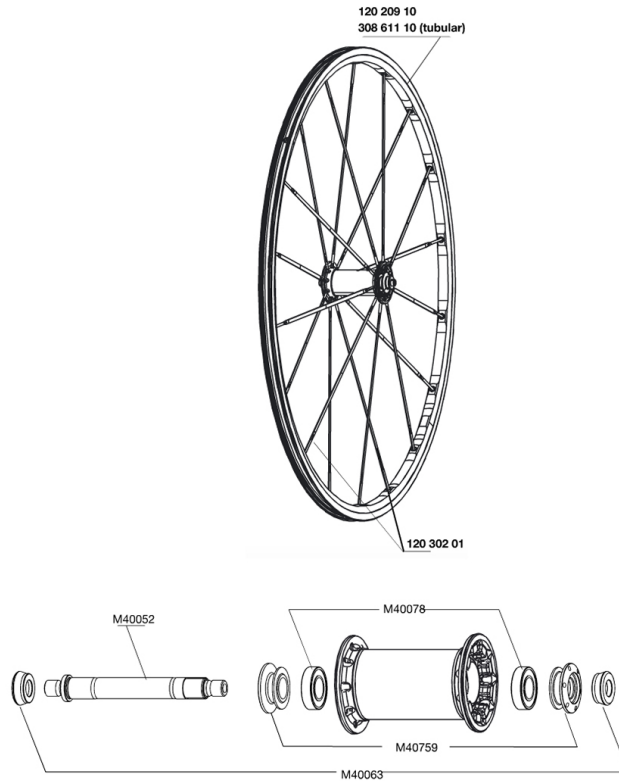

## REFERENCES WHEELS

112018	KSYRIUM SR FRT	307562	KSYRIUM SR TUBULAR FRT
112021	KSYRIUM SR M10 PR	307565	KSYRIUM SR TUBULAR/M10 PR
112022	KSYRIUM SR ED11 PR	307566	KSYRIUM SR TUBULAR/ED11 PR

## RIMS

&NBSP;:

12020910	FRONT KSYRIUM SR RIM
30861110	FRONT KSYRIUM SR TUBULAR RIM

## SPOKES

12030201	KIT 12 FT KSYRIUM SLR/SR/SL 11 BLK SPK 285mm
----------	--

## HUB SHELLS

M40052	FRONT HUB AXLE
M40078	FRONT HUB BEARINGS 6901 x 2
M40063	2 FRONT AXLE FORK SUPPORT

**MAVIC** *Ksyrium SR*

***Specifications***

WHEEL WEIGHTS