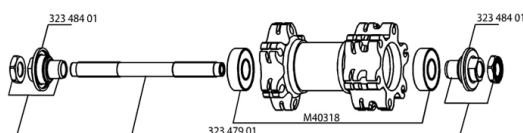

REFERENCES WHEELS

117786 CROSSRIDE UB/D011D6TSilvFRT

117788 CROSSRIDE UB/D011D6TSilv PR

**RIMS**

&NBSP;:

12021715 FRONT/REAR CROSSRIDE UB DISC 11 RIM

SPOKES

99689201 12 SPOKES CROSSRIDE UB/DISC 09 262mm

HUB SHELLS

32347901 FRONT AXLE QRM UB

M40318 KIT 2 HUB BEARINGS 6001

32348401 EXPANSIBLE BEARINGS SUPPORT

MAVIC **CROSSRIDE UB/DISC 011****DELIVERED WITH**

| | |
|----------------------|--|
| BR101 quick releases | |
| Rim tape | |
| User guide | |

Specifications**RIMS**

- **Material** : 6106 Aluminum
- **Joint** : pinned
- **Drilling** : traditional
- **Eyelet** : H2 technology
- **Brake track** : UB Control
- **Valve hole diameter** : 8,5 mm with pop off reducer
- **Tyre** : tubetype
- **Internal width** : 19 mm
- **ETRTO size** : 559x19C
- **Recommended tyre sizes** : 1.5 to 2.3

SPOKES

- **Material** : steel
- **Shape** : straight pull, bladed
- **Nipples** : brass, self lock concept
- **Count** : 24 front and rear
- **Lacing** : front and rear crossed 2

WHEEL HUB

- **Front and rear bodies** : aluminum
 - **Front and rear axle material** : steel
- QRM
FTS-X steel