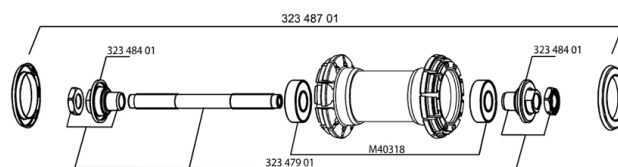

REFERENCES WHEELS

117794 CROSSRIDE UB 011 PR

117792 CROSSRIDE UB 011 FRT

RIMS

&NBSP;;

12021815 KIT FRONT/REAR CROSSRIDE UB 2011 RIM

SPOKES

99606901 KIT 10 FT/NDS CROSSRIDE UB 08 BLACK SPOKE

HUB SHELLS

32347901 FRONT AXLE QRM UB

32348701 HUB CAP XMAX END/KSY EQ/COSMOS

M40318 KIT 2 HUB BEARINGS 6001

32348401 EXPANSIBLE BEARINGS SUPPORT