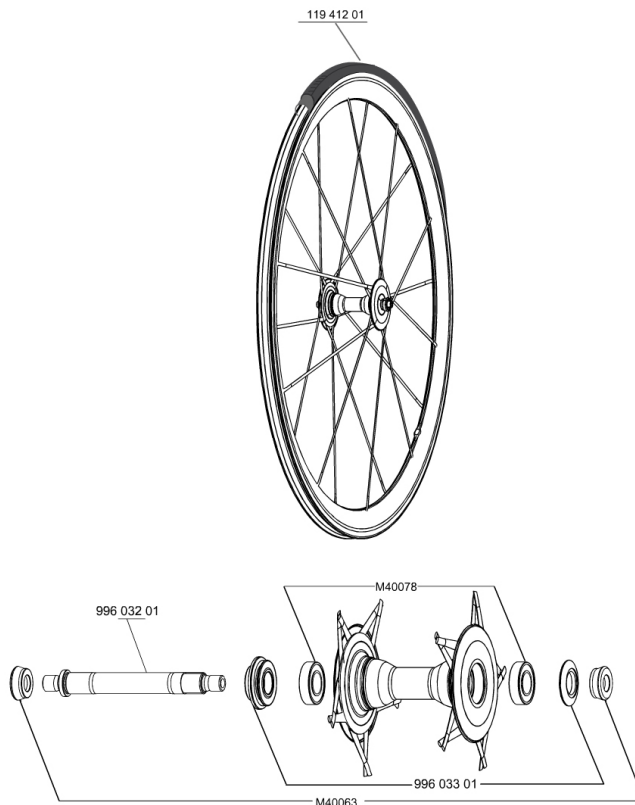

**REFERENCES WHEELS**

118076	COSMIC CARB ULTI 011FRT WTS	118411	COSMIC CARB ULTI011ED11PR WTS
118079	COSMIC CARB ULTI011M10PR WTS		

**HUB SHELLS**

M40063	2 FRONT AXLE FORK SUPPORT
99603301	FRONT ADJUST.NUT+CAP COS.CARB.ULTIMATE
M40078	FRONT HUB BEARINGS 6901 x 2
99603201	FRT AXLE COS.CARBONE ULTIMATE

**Specifications****RIMS**

- **Material** : 100% woven 12K carbon fiber
- **Color** : carbon
- **Height** : 40 mm, rear asymmetrical
- **Drilling** : no holes, spokes molded to the rim
- **Brake track** : carbon
- **Valve hole diameter** : 6.5 mm
- **Tyre** : tubular
- **ETRTO size** : 28" tubular
- **Recommended tyre sizes** : 19 to 28 mm

**SPOKES**

- **Material** : unidirectional carbon fiber
- **Shape** : R2R
- **Color** : carbon
- **Nipples** : brass, ABS
- **Count** : 20 front and rear
- **Lacing** : crossed 2 front and rear drive side, radial non drive side

**WHEEL WEIGHTS**

520