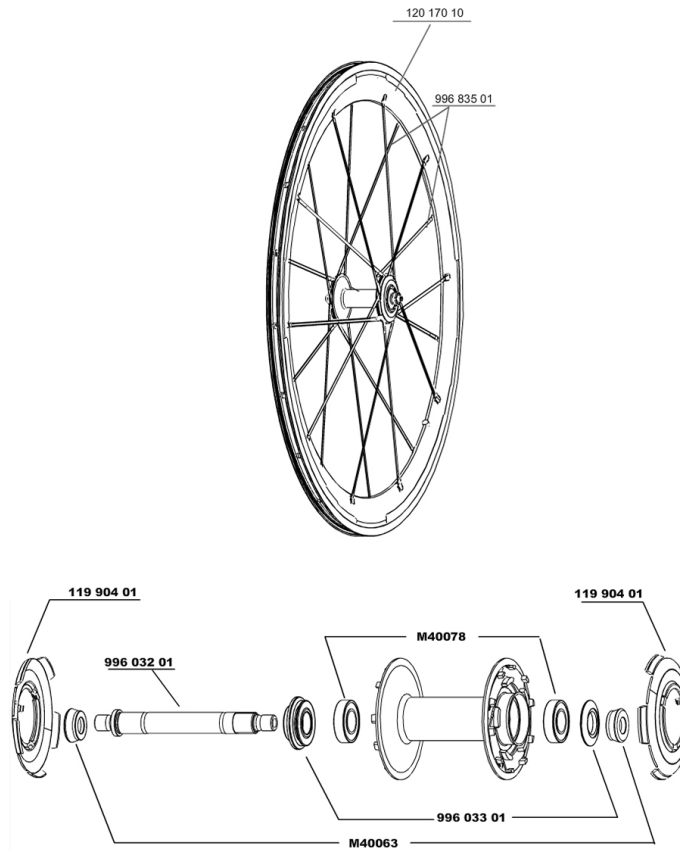

**REFERENCES WHEELS**

119216	COSMIC CARBONE SR FRT	119220	COSMIC CARBONE SR ED11PR
119219	COSMIC CARBONE SR M10PR		

**RIMS**

&NBSP;:

12017010	FRONT COSMIC CARBONE SR RIM
----------	-----------------------------

**SPOKES**

99683501	5 SPOKES CARBONE SLR FRT+0FW
----------	------------------------------

**HUB SHELLS**

M40063	2 FRONT AXLE FORK SUPPORT
11990401	FRT/NON DS COSMIC CARBON SLR HUB CAP
99603301	FRONT ADJUST.NUT+CAP COS.CARB.ULTIMATE
M40078	FRONT HUB BEARINGS 6901 x 2
99603201	FRT AXLE COS.CARBONE ULTIMATE

## *Specifications*

WHEEL WEIGHTS