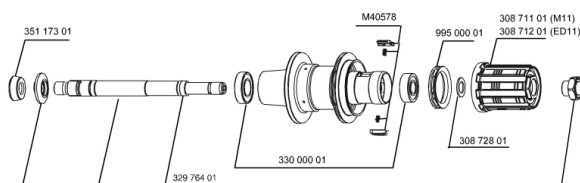

REFERENCES WHEELS

HUB SHELLS

| | |
|----------|---|
| 33000001 | REAR HUB B9+6901 BEARINGS 2013 |
| 30871101 | FTS-L ROAD FREEWHEEL BODY HG11 8/9 compatible |
| 30872801 | SET OF 3 INTERNAL SILVER SPACERS 9mm FTS-L |
| 99500001 | FTSL/FTSX FREEHUB BODY SEAL |
| 32976401 | REAR AXLE KIT COMETE 2013 |
| 30871201 | FTS-L ROAD FREEWHEEL BODY ED11 8/9 compatible |
| M40578 | FTSL PAWLS KIT (ROAD WHEELS) |

ADAPTERS

| | |
|----------|---|
| 35117301 | FT/RR FORK REST R-SYS/CC ULTIMATE > 2013/KSY PRO CARB T |
|----------|---|

MAVIC Comete Road

DELIVERED WITH

| | |
|---------------------------------|--|
| BR601 quick release | |
| BR601 quick release | |
| Wheelbag | |
| Wheelbag | |
| Exalith brake pads | |
| Exalith brake pads | |
| Valve extender | |
| Valve extender | |
| Multifonction adjustment wrench | |
| Multifonction adjustment wrench | |
| User guide | |
| User guide | |

Specifications

RIMS

- Recommended tyre sizes : 19 to 28 mm

WHEEL HUB

- Rear body : aluminum
 - Rear body : aluminum
 - Color : black
 - Axle material : aluminum
- QRM+
- Rear axle material : titanium and aluminum
- FTS-L steel
QRM+
FTS-L steel