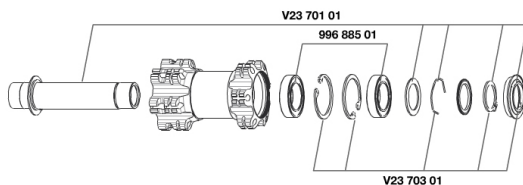

REFERENCES WHEELS

326479 CROSSRIDE D29 15FRT

RIMS

&NBSP;;

35123915 "KIT FRONT/REAR CROSSRIDE DISC 29"" RIM"

SPOKES

35126101 "KIT 12 FT/NDS XRIDE 29""/KSYRIUM DISC SPK 295mm"

HUB SHELLS

V2370301 KIT FRONT AUTO ADJUSTING PLAY 15mm AXLE

99688501 BEARING KIT 9/12/15 D6T HUB 20x32x7 6804

V2371101 KIT FRONT QRM AXLE 100mm/BOOST 110mm

MAVIC *Crossride 29***DELIVERED WITH**

BR101 rear quick release	
Rim tape	
Rear QR adapters	
Valve reducer	
User guide	

Specifications**RIMS**

- **Material** : 6106 Aluminum
 - **Color** : black anodized
 - **Joint** : pinned
 - **Drilling** : traditional
 - **Eyelet** : H2 technology
- Disc brake specific profile
- **Valve hole diameter** : 8,5 mm with pop off reducer
 - **Tyre** : tubetype
 - **Internal width** : 19 mm
 - **ETRTO size** : 622x19C
 - **Recommended tyre sizes** : 1.5 to 2.3

SPOKES

- **Material** : steel
- **Shape** : straight pull, bladed
- **Color** : black
- **Nipples** : brass, self lock concept
- **Count** : 24 front and rear
- **Lacing** : front and rear crossed 2

WHEEL HUB