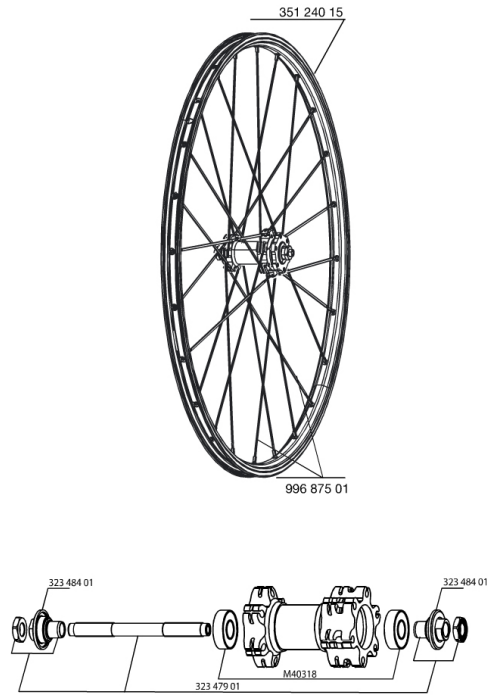

REFERENCES WHEELS

326554 CROSSRIDE DISC 013 D61 FRT

326563 CROSSRIDE DISC 013 Dcl FRT

RIMS

&NBSP;;

35124015 "KIT FRONT/REAR CROSSRIDE DISC 26"" 2013 RIM"

SPOKES

99687501 KIT 12 CROSSRIDE DISC STEEL BLK SPOKES 263mm

RIMS

- **Material** : 6106 Aluminum
 - **Color** : black anodized
 - **Joint** : pinned
 - **Drilling** : traditional
 - **Eyelet** : H2 technology
- Disc brake specific profile
- **Valve hole diameter** : 8,5 mm with pop off reducer
 - **Tyre** : tubetype
 - **Internal width** : 19 mm
 - **ETRTO size** : 559x19C
 - **Recommended tyre sizes** : 1.5 to 2.3

SPOKES

- **Material** : steel
- **Shape** : straight pull, bladed
- **Color** : black
- **Nipples** : brass, self lock concept
- **Count** : 24 front and rear
- **Lacing** : front and rear crossed 2

WHEEL HUB

- **Front and rear bodies** : aluminum
 - **Color** : black
 - **Front and rear axle material** : steel QRM
- FTS-X steel

WHEEL WEIGHTS

Wheel weight 880