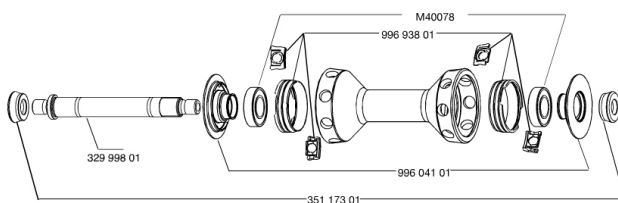

REFERENCES WHEELS

328274 R-SYS 013 FRT WTS

RIMS

&NBSP;:

30860710 KIT FRONT RIM R-SYS 12

SPOKES

10795801 KIT 9 FRT R-SYS/SL CARBON TUB SILV SPK 285mm
99693801 2 SILVER TRACOMP RINGS + CLIPS

HUB SHELLS

99604101 ADJUSTING NUT + CAP R-SYS
32999801 FRONT AXLE KIT R-SYS/KSYRIUM SL/SLS 2013
M40078 FRONT HUB BEARINGS 6901 x 2

MAINTENANCE

12738501 Road Innertube Presta 48mm

TYRES

32835123 YksionProWhite23GripLink 23

ADAPTERS

35117301 FT/RR FORK REST R-SYS/CC ULTIMATE > 2013/KSY PRO CARB T