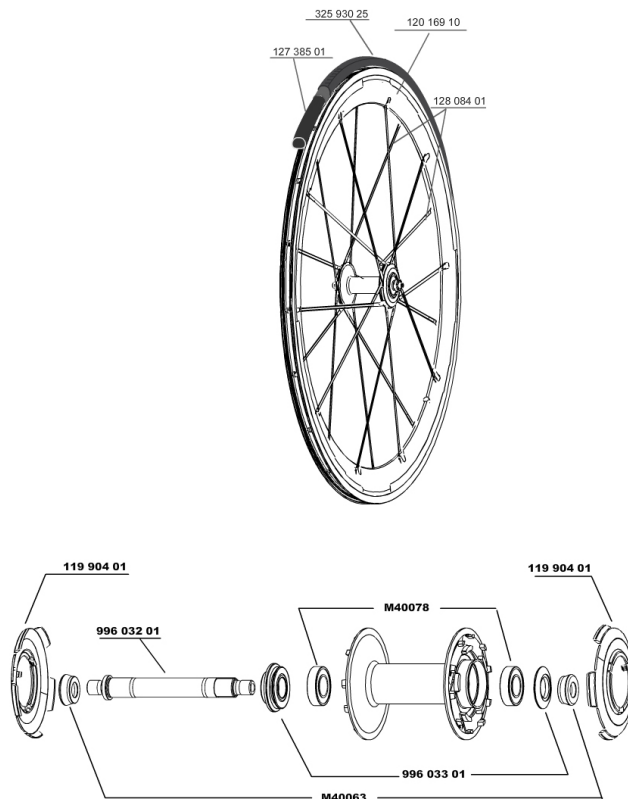

REFERENCES WHEELS

328366 C. CARBONE SLR 013 FRT WTS

RIMS

&NBSP;;

12016910 KIT FRONT COSMIC CARBONE SLR RIM

SPOKES

12808401 KIT 5 FT/NDS COSMIC CARBON SLR SPOKE/2 CAP

HUB SHELLS

Specifications**RIMS**

- **Material** : Maxtal and 12K carbon fiber
- **Material** : Maxtal
- **Color** : carbon and Exalith
- **Height** : 52 mm
- **Joint** : SUP
- **Drilling** : traditional
- **Eyelet** : single
- **Brake track** : Exalith 2
- **Weight reduction** : ISM
- **Valve hole diameter** : 6.5 mm
- **Tyre** : clincher
- **ETRTO size** : 622x13C
- **Recommended tyre sizes** : 19 to 28 mm

SPOKES

- **Material** : unidirectional carbon fiber
- **Shape** : R2R
- **Color** : carbon
- **Nipples** : ABS, front aluminum, rear brass
- **Count** : 20 front and rear
- **Lacing** : front and rear crossed 2

WHEEL HUB

- **Front and rear bodies** : aluminum
- **Color** : black
- **Front and rear axle material** : aluminum QRM+
- **FTS-L steel**

WHEEL WEIGHTS

Wheel weight 725