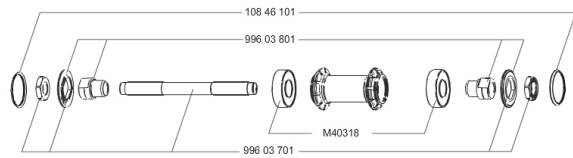

REFERENCES WHEELS

329365	Aksium S014 23WhM11PRWTS	329362	Aksium S014 23WhFRTWTS
353613	Aksium S014 25WhFRT WTS	353616	Aksium S014 23RedFRT WTS

Aksium 23   Aksium 25
White: 355 704 23   White: 355 707 23
Red : 355 706 23

RIMS

&NBSP;:

30860915	KIT FRONT/REAR BLACK/RED RIM AKSIUM S 14
30860815	KIT FRONT/REAR BLACK/WHITE RIM AKSIUM S 14

SPOKES

V4160101	Kit 10 stainless spokes 285 Ft Ksyrium Equipe S/Ft & NDS Aks
10844901	KIT 10 FT KSYRIUM EQ S/FT+NDS AKSIUM SPK 285mm - white stock

HUB SHELLS

M40318	KIT 2 HUB BEARINGS 6001
N/A	HUB BODY
99603801	SHORT EXPENSIBLE BEARING SUPPORTS > 2008
99603701	FRONT AXLE QRM ROAD 2008
99603901	REAR AXLE QRM ROAD 2008

MAINTENANCE

12738501	Road Innertube Presta 48mm

TYRES

35570623	Aksion 014 Red 23
35570423	Aksion 014 White 23