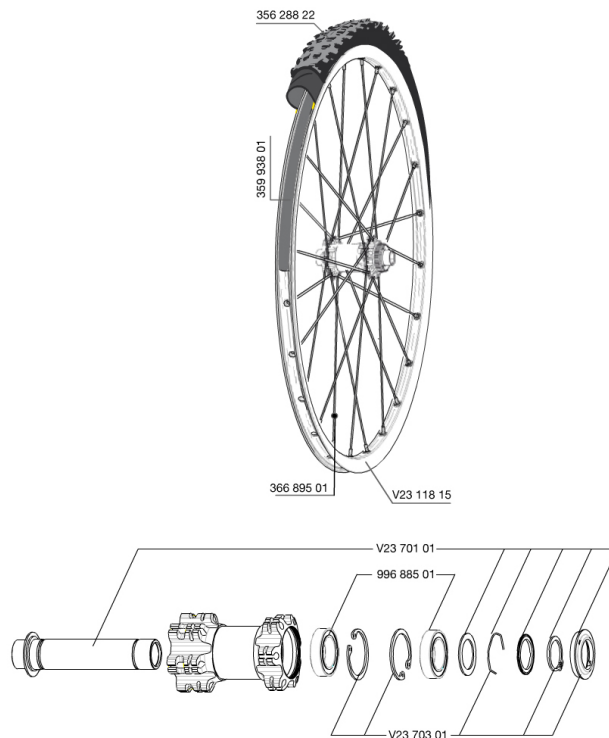

## REFERENCES WHEELS

353028 CROSSROC 29 FRT 15mmWTS

## RIMS

&NBSP;:

35993801	UST RIM STRIP 29x19c
V2311815	KIT FRONT/REAR CROSSROC 29"

## SPOKES

36689501	"KIT 12 FT/NDS CROSSROC 29"" SPOKE 295mm"
----------	---

## ADAPTERS

30873101	2 REAR REDUCERS 12/9,5mm 2012 ITS4 HUB
32965001	ADAPTER Rr 12x142mm Elite/CRide MTB (Rd)

**MAVIC** *Crossroc 29 WTS*

***Specifications***

**WHEEL WEIGHTS**

Wheel weight 905