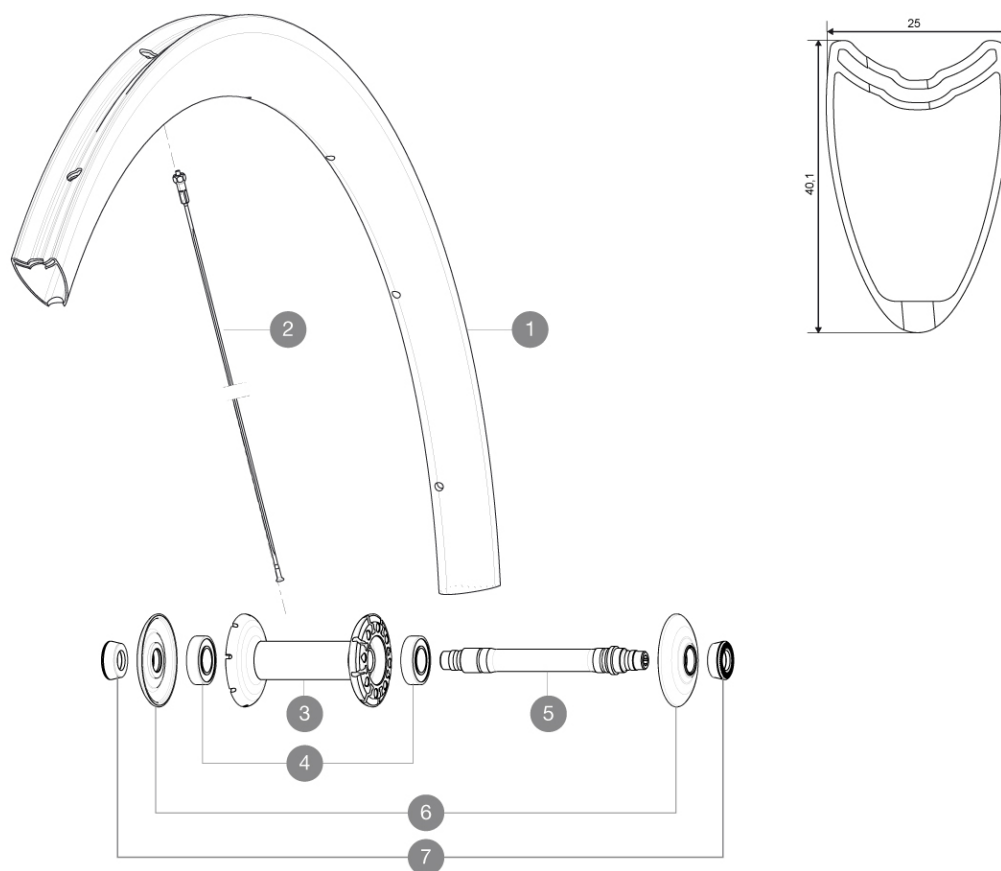

## REFERENCES WHEELS

328183 COSMIC CARBONE 40 Tub FRT WTS

**Specifications****RIMS**

- **Material** : 100% Unidirectional carbon fiber
- **Height** : 40 mm
- **Drilling** : traditional
- **Brake track** : carbon
- **Valve hole diameter** : 6.5 mm
- **Tyre** : tubular
- **ETRTO size** : 28" tubular
- **Recommended tyre sizes** : 19 to 32 mm

**SPOKES**

- **Material** : steel
- **Shape** : straight pull, bladed, double butted
- **Nipples** : brass, ABS
- **Count** : front 16, rear 20
- **Lacing** : radial front and rear non-drive side, crossed 2 rear drive side

**WHEEL HUB**

- **Front and rear bodies** : carbon center tube and aluminum flanges
- **Axle material** : aluminum  
Adjustable sealed cartridge bearings
- **Freewheel** : FTS-L steel

**WHEEL WEIGHTS**

Wheel weight 635