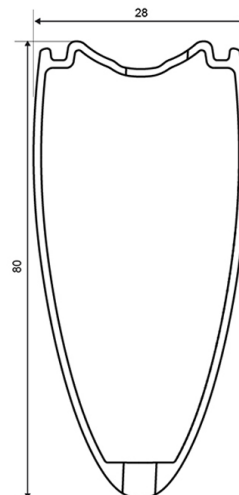

REFERENCES WHEELS

352081 COSMIC CXR 60 Tub FRT WTS

RIMS

&NBSP;:

1	V2403510	KIT FRONT RIM CXR60T 2016
1	32979310	KIT FRONT RIM CXR 60 TUBULAR - while stock last

SPOKES

2	32979601	KIT 10 AERO FT/NDS CXR 60 T BLK SPOKE 255mm
---	----------	---

MAVIC *Cosmic CXR 60 T***DELIVERED WITH**

BR601 quick releases	
Wheelbags	
CXR specific carbon brake pads	
Valve extender	
Multifonction adjustment wrench	
User guide	

Specifications**RIMS**

- **Material** : 100% woven 3K carbon fiber
- **Height** : 60 mm, Width 27 mm with CX01 grooves
- **Drilling** : traditional
- **Brake track** : carbon
- **Valve hole diameter** : 6.5 mm
- **Tyre** : tubular
- **ETRTO size** : 28" tubular
- **Recommended tyre size** : 23 mm

SPOKES

- **Material** : steel
- **Shape** : straight pull, bladed, double butted
- **Nipples** : aluminum, ABS
- **Count** : front 16, rear 20
- **Lacing** : radial front and rear non-drive side, crossed 2 rear drive side

WHEEL HUB

- **Front and rear bodies** : carbon center tube and aluminum flanges
- **Axle material** : aluminum
Adjustable sealed cartridge bearings
- **Freewheel** : FTS-L steel

WHEEL WEIGHTS

Wheel weight 710