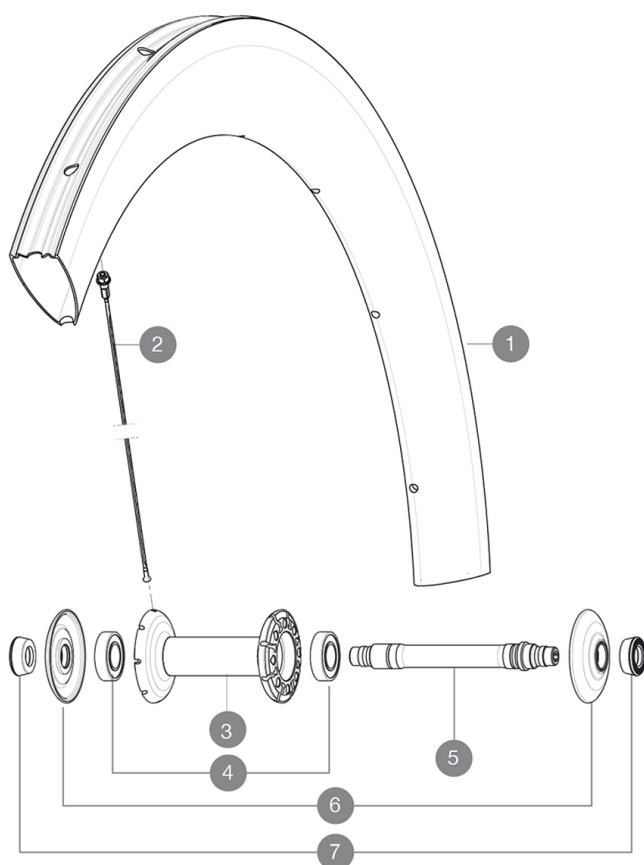

REFERENCES WHEELS

352081 COSMIC CXR 60 Tub FRT WTS

RIMS

&NBSP;:

1	V2403510	KIT FRONT RIM CXR60T 2016
1	32979310	KIT FRONT RIM CXR 60 TUBULAR - while stock last

SPOKES

2	32979601	KIT 10 AERO FT/NDS CXR 60 T BLK SPOKE 255mm
---	----------	---

MAVIC *Cosmic CXR 60 T***DELIVERED WITH**

BR601 quick releases	
Wheelbags	
CXR specific carbon brake pads	
Valve extender	
Multifonction adjustment wrench	
User guide	

Specifications**RIMS**

- **Material** : 100% woven 3K carbon fiber
- **Height** : 60 mm, Width 27 mm with CX01 grooves
- **Drilling** : traditional
- **Brake track** : carbon
- **Valve hole diameter** : 6.5 mm
- **Tyre** : tubular
- **ETRTO size** : 28" tubular
- **Recommended tyre size** : 23 mm

SPOKES

- **Material** : steel
- **Shape** : straight pull, bladed, double butted
- **Nipples** : aluminum, ABS
- **Count** : front 16, rear 20
- **Lacing** : radial front and rear non-drive side, crossed 2 rear drive side

WHEEL HUB

- **Front and rear bodies** : carbon center tube and aluminum flanges
- **Axle material** : aluminum
Adjustable sealed cartridge bearings
- **Freewheel** : FTS-L steel

WHEEL WEIGHTS

Wheel weight 710