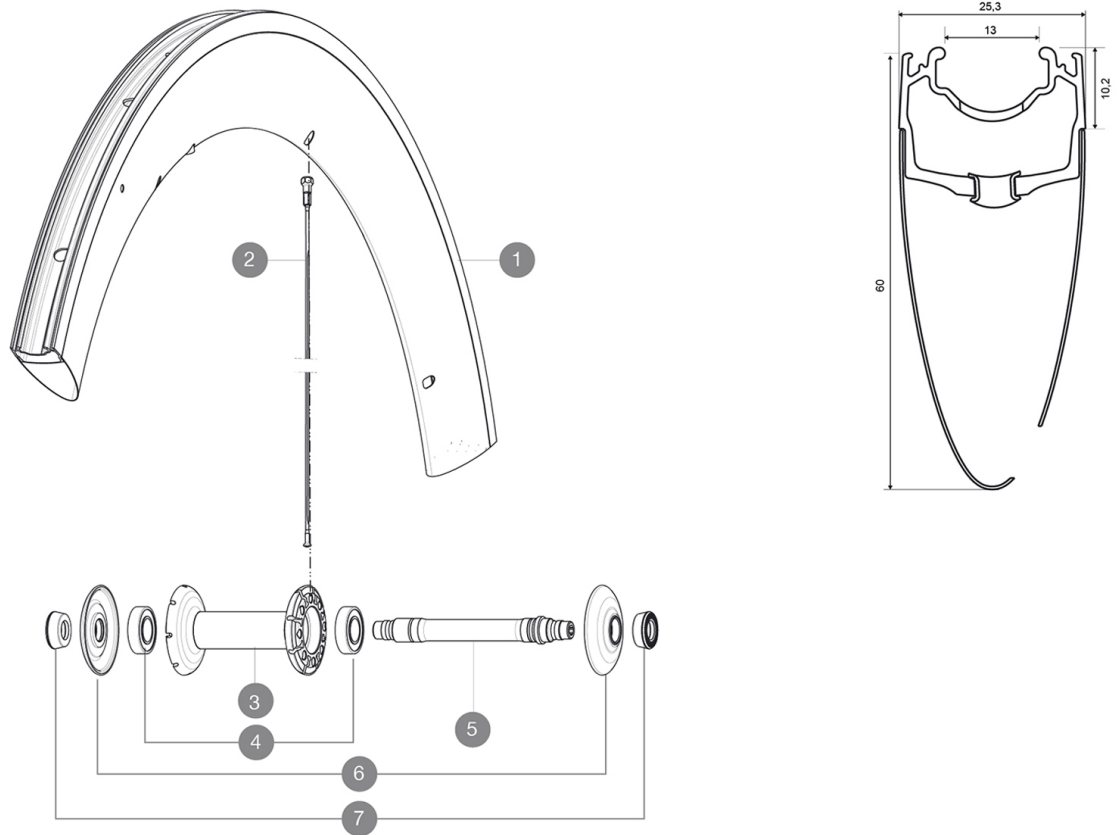

REFERENCES WHEELS

354675 COSMIC CXR 60 C FRT WTS

RIMS

&NBSP;:

1	V2403710	KIT FRONT RIM CXR60C 2016
---	----------	---------------------------

SPOKES

2	32976801	KIT 10 AERO FT/NDS CXR 60 C BLK SPOKE 289mm
---	----------	---

MAVIC *Cosmic CXR 60 C***DELIVERED WITH**

BR601 quick releases	
Rim tape	
Wheelbags	
CXR specific Exalith brake pads	
Valve extender	
Multifunction adjustment wrench	
User guide	

Specifications**RIMS**

- **Material** : 100% woven 3K carbon fiber
- **Height** : 60 mm, Width 27 mm with CX01 grooves
- **Joint** : SUP
- **Drilling** : traditional
- **Brake track** : Exalith 2
- **Weight reduction** : ISM
- **Valve hole diameter** : 6.5 mm
- **Tyre** : clincher
- **ETRTO size** : 622x13C
- **Recommended tyre size** : 23 mm

SPOKES

- **Material** : steel
- **Shape** : straight pull, bladed, double butted
- **Nipples** : aluminum, ABS
- **Count** : front 16, rear 20
- **Lacing** : radial front and rear non-drive side, crossed 2 rear drive side

WHEEL HUB

- **Front and rear bodies** : carbon center tube and aluminum flanges
- **Axle material** : aluminum
- Adjustable sealed cartridge bearings
- **Freewheel** : FTS-L steel

WHEEL WEIGHTS

Wheel weight 820