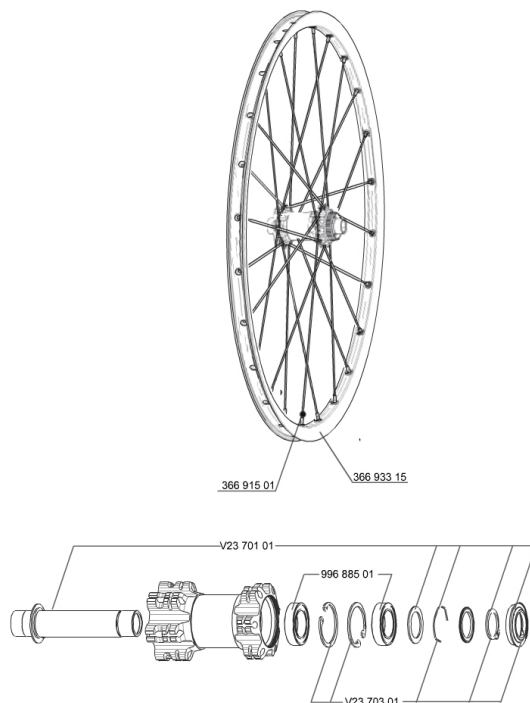

## REFERENCES WHEELS

356057 CROSSRIDE D650b 15mmFRT

### RIMS

&NBSP;;

36693315 "KIT FRONT/REAR CROSSRIDE 27,5" RIM"

### SPOKES

36691501 KIT 12 DS CROSSRIDE/XA +/E-XA + 27,5" SPOKE 277mm - while st

### **WHEEL WEIGHTS**

Wheel weight 905