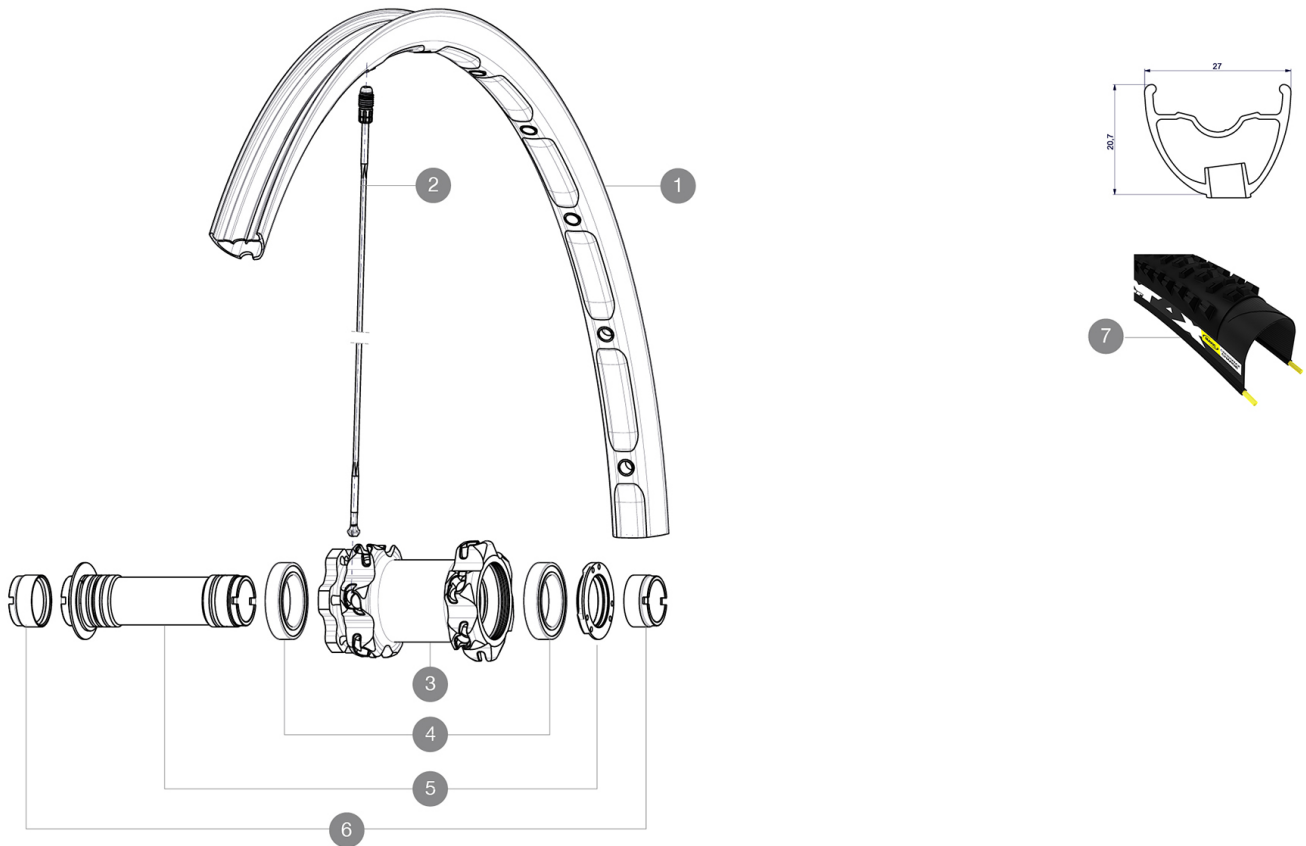

REFERENCES WHEELS

356087 CROSSMAX ENDURO 650bFRTWTS

RIMS

&NBSP;:

1	36692310	"KIT FRONT CROSSMAX ENDURO 27,5"" RIM"
---	----------	--

SPOKES

2	36674901	KIT 12 FT XMAX END/FT-NDS DEEMAX PRO 27,5" ALU SPK 275mm
---	----------	--

HUB SHELLS

4	M40179	FRONT BEARING 25x37x7 20mm AXLE
5	30870501	FRONT AXLE 20mm CROSSMAX + DEEMAX ULTI 2012

ADAPTERS

6	12982901	ADAPTER Ft 20x110mm
---	----------	---------------------

Crossmax Enduro 650b

Specifications

WHEEL WEIGHTS

Wheel weight