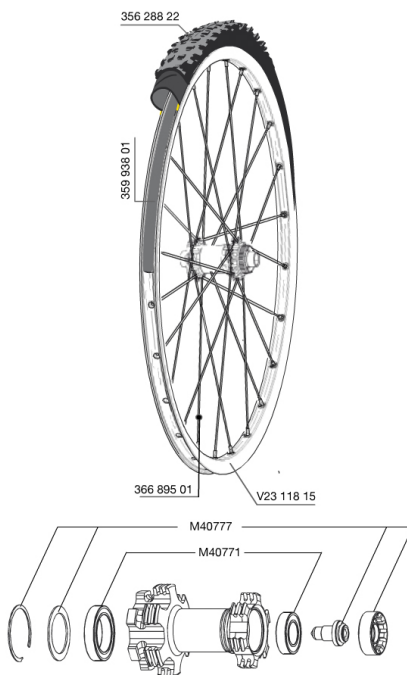

REFERENCES WHEELS

RIMS

&NBSP;:

35993801	UST RIM STRIP 29x19c
V2311815	KIT FRONT/REAR CROSSROC 29"

SPOKES

36689501	"KIT 12 FT/NDS CROSSROC 29"" SPOKE 295mm"
----------	---

HUB SHELLS

M40777	ASSEMBLY KIT FOR LEFTY WHEELS
M40771	BEARING KIT FOR LEFTY 50 & 60 HUB

TYRES

35628822	Crossroc Roam 29
----------	------------------

MAVIC *CROSSROC WTS 29 Lefty 2014***Specifications****WHEEL WEIGHTS**

Wheel weight