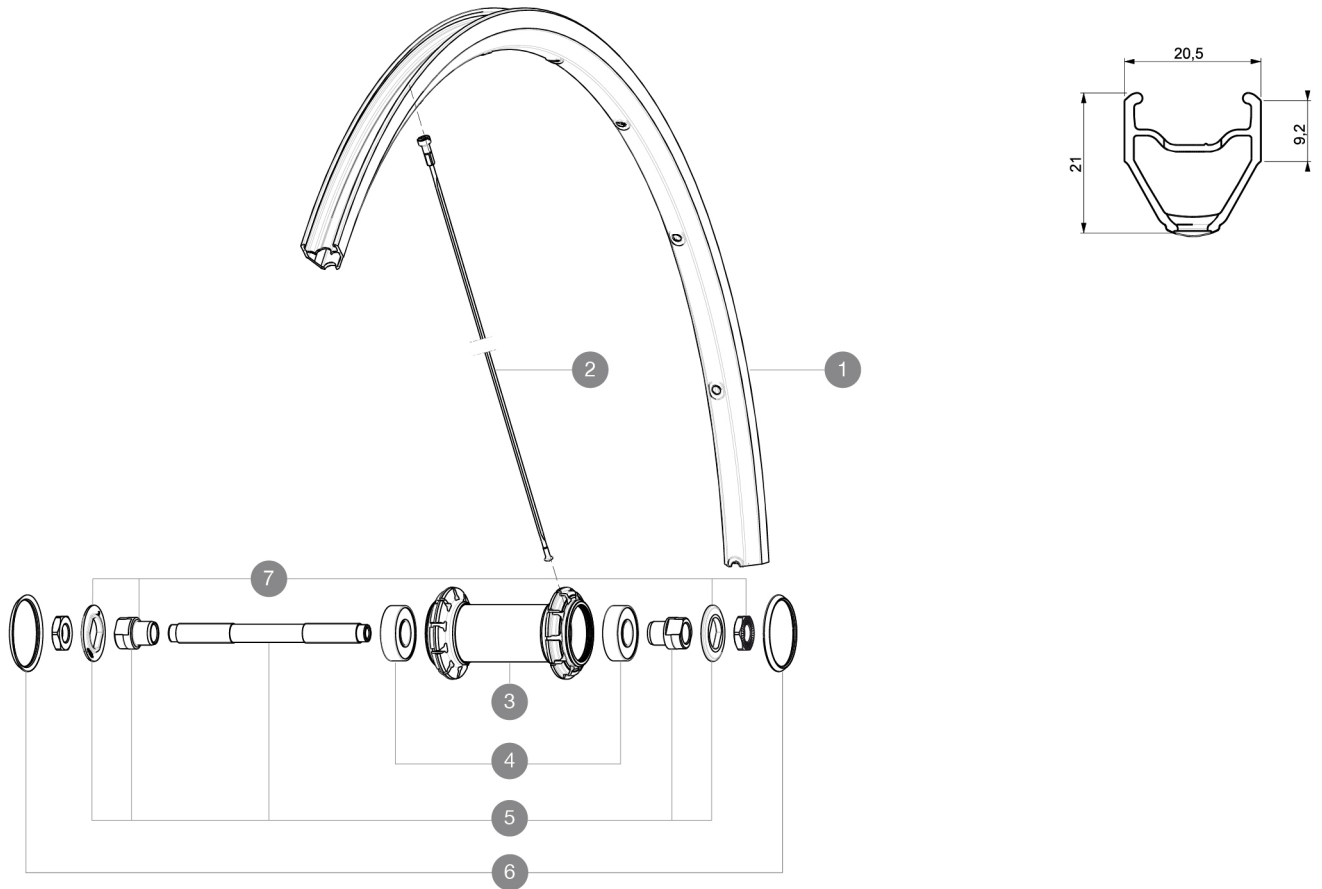

REFERENCES WHEELS

F05301 Aksium Elite Ft

RIMS

VALVE HOLE ? (MM): 6.5 :

1	V2290715	KIT FRONT/REAR RIM AKSIUM ELITE
---	----------	---------------------------------

SPOKES

2	V4160101	Kit 10 stainless spokes 285 Ft Ksyrium Equipe S/Ft & NDS Aks
2	10844901	KIT 10 FT KSYRIUM EQ S/FT+NDS AKSIUM SPK 285mm - while stock
	10845001	KIT 10 DS AKSIUM STEEL AERO SPOKES 299mm

TYRES

35570423 Aksion 014 White 23

MAVIC *Aksium Elite***DELIVERED WITH**

BR101 quick releases	
Rim tape	
User guide	

Specifications**RIMS**

- **Material** : S6000 Aluminum
- **Height** : 24 mm
- **Joint** : sleeved
- **Drilling** : traditional with H2 reinforcement
- **Brake track** : UB Control
- **Valve hole diameter** : 6.5 mm
- **Tyre** : clincher
- **ETRTO size** : 622x15C
- **Recommended tyre sizes** : 19 to 32 mm

SPOKES

- **Material** : steel
- **Shape** : straight pull, bladed
- **Nipples** : brass, ABS
- **Count** : 20 front and rear
- **Lacing** : radial front and rear non-drive side, crossed 2 rear drive side

WHEEL HUB

- **Front and rear bodies** : aluminum
- **Axle material** : steel
- Sealed cartridge bearings
- **Freewheel** : FTS-L steel

WHEEL WEIGHTS

Wheel weight 800