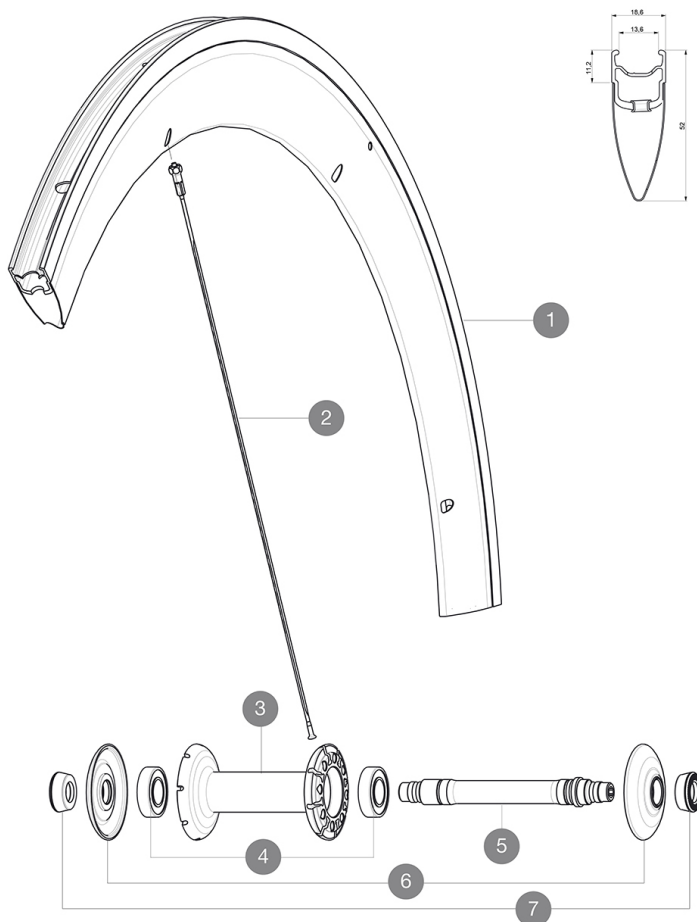

REFERENCES WHEELS

RIMS

&NBSP;:

1	12017110	KIT FRONT COSMIC CARBONE SL 11 RIM
---	----------	------------------------------------

SPOKES

2	36644501	KIT 10 FT/NDS COSMIC CARBON SLS BLK SPK 289mm
---	----------	---

MAVIC *Cosmic Carbone SLS***DELIVERED WITH**

BR601 quick releases	
Multifonction adjustment wrench	
User guide	

Specifications**RIMS**

- **Material** : Maxtal and 12K carbon fiber
- **Height** : 52 mm
- **Joint** : SUP
- **Drilling** : traditional
- **Brake track** : UB Control
- **Weight reduction** : ISM
- **Valve hole diameter** : 6.5 mm
- **Tyre** : clincher
- **ETRTO size** : 622x13C
- **Recommended tyre sizes** : 19 to 28 mm

SPOKES

- **Material** : steel
- **Shape** : straight pull, bladed
- **Nipples** : brass, ABS
- **Count** : front 16, rear 20
- **Lacing** : radial front and rear non-drive side, crossed 2 rear drive side

WHEEL HUB

- **Front and rear bodies** : aluminum
 - **Axle material** : aluminum
- Adjustable sealed cartridge bearings
- **Freewheel** : FTS-L steel

WHEEL WEIGHTS

765