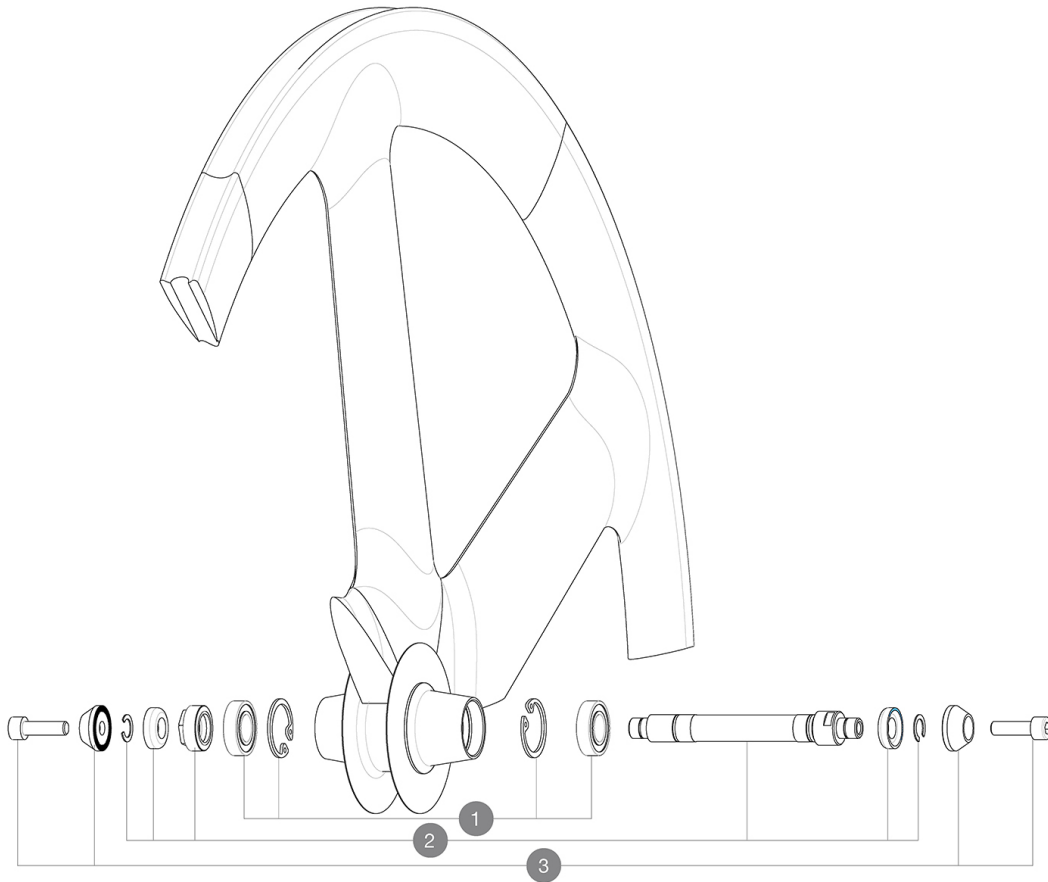

Recommended weight limit : 120kg

REFERENCES WHEELS

F32601 IOF116

**HUB SHELLS**

1	M40131	KIT BEARINGS FRONT 12x24x6 6901 (10 track)
2	M40130	FRONT IO AXLE + ADJUSTING NUT
3	M40124	M6 AXLE BOLTS/ALU SUPPORTS FRT IO TRACK

DELIVERED WITH

Fixing nuts	
Wheelbag	
Valve extender	
User guide	

Specifications

RIMS

- Tyre : tubular
- Recommended tyre sizes : 21 to 28 mm

WHEEL HUB

- Body : aluminum
 - Axle material : aluminum
- Sealed cartridge bearings

WHEEL WEIGHTS

Wheel weight