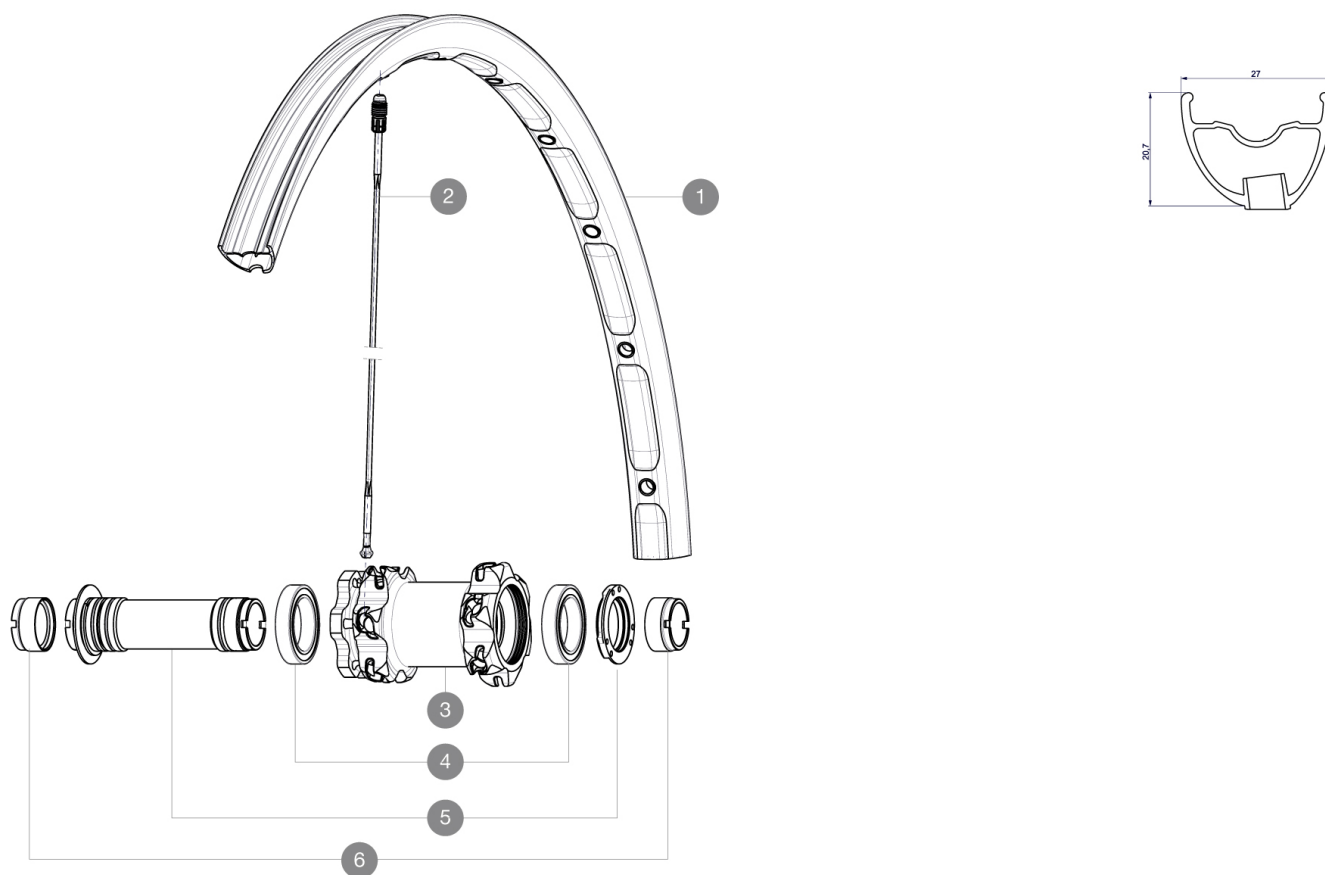

MAVIC Crossmax XL pro Ltd 27.5 WTS

1
2016
FRONT

Recommended weight limit : 120kg

REFERENCES WHEELS

RIMS

VALVE HOLE (MM): 6,5 :

1 V2313910 "KIT FRONT RIM CROSSMAX XL PRO LTD 27,5""

SPOKES

2 36674901 KIT 12 FT XMAX END/FT-NDS DEEMAX PRO 27,5" ALU SPK 275mm

HUB SHELLS

3	N/A	HUB BODY
3	N/A	HUB BODY
4	M40179	FRONT BEARING 25x37x7 20mm AXLE
5	30870501	FRONT AXLE 20mm CROSSMAX + DEEMAX ULTI 2012

ADAPTERS

6 12982901 ADAPTER Ft 20x110mm

MAVIC *Crossmax XL pro Ltd 27.5 WTS*

Specifications

SPOKES

• **Shape** : straight pull, bladed

WHEEL WEIGHTS

Wheel weight