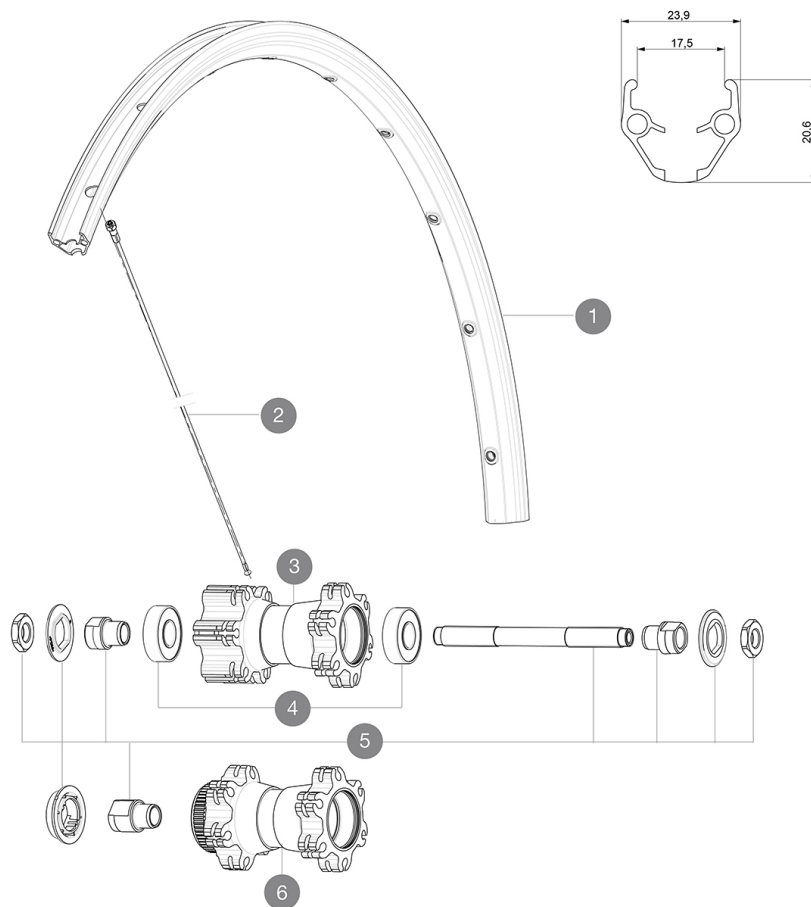

ASTM CATEGORY 2 : road and offroad with jumps less than 15cm
Recommended weight limit : 120kg
Recommended tire sizes: 25 to 32 mm
Max. Pressure: 23mm 8.7 bars - 125 psi, 25/28mm 7.7 bars - 110 psi

REFERENCES WHEELS

F68701	Aksium 17 D6B Ft QRx100	F68801	Aksium 17 DCL Ft QRx100
F71621	Aksium17DCLFtQRx100WTS		

RIMS

&NBSP;:

1	V2290815	KIT FRT/REAR RIM AKSIUM ONE DISC/AKSIUM DISC

SPOKES

2	36690301	"KIT 12 FT/NDS XONE/XMAX - XA 29"/AKSIUM DISC 9 + 12 FT/AKS

HUB SHELLS

4	M40318	KIT 2 HUB BEARINGS 6001
5	32347901	FRONT AXLE QRM UB
6	N/A	HUB BODY