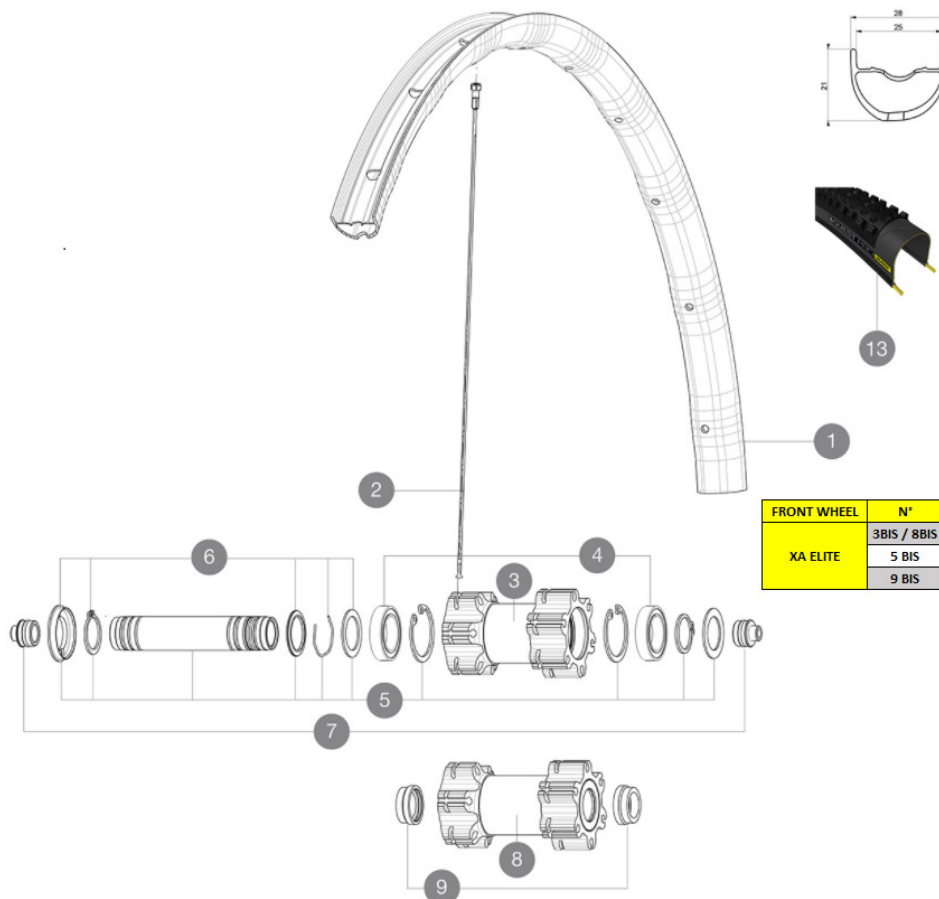

ASTM CATEGORY 3 : offroad with jumps less than 61cm
Recommended weight limit : 120kg
Recommended tire sizes: 35 mm to 69 mm (1.4" to 2.7")
Recommended tyre sizes: 46mm to 64mm (1.8" to 2.5")

REFERENCES WHEELS

F70311	XaEl27,5Ft Bst Black	F70211	XaEl27,5Ft Black
F70312	XaEl27,5Ft Bst Green	F70212	XaEl27,5Ft Green
F70313	XaEl27,5Ft Bst Blue	F70213	XaEl27,5Ft Blue
F70321	XaEl27,5Ft Lefty60		

FRONT WHEEL	N°	PARTS	REFERENCE	REFERENCE BOOST
XA ELITE	3BIS / 8BIS	HUB BODY	N/A	N/A
	5 BIS	AXLE	V2372301	V2372401
	9 BIS	ADAPTORS	V2372501	

RIMS

∅ VALVE HOLE (MM): 6,5 :

1	V3000115	KIT FT/RR RIM XA ELITE 27,5" 25mm GREEN TSS
1	V2980115	KIT FT/RR RIM XA ELITE 27,5" 25mm BLACK TSS
1	V3020115	KIT FT/RR RIM XA ELITE 27,5" 25mm BLUE TSS
	V2700101	UST Tape 28mm for 25 to 27mm wide rims

SPOKES

2	V2382401	KIT 12 FT/NDS XRIDE + FTSX/NDS XMAX EL/XA EL 27,5" SPK 279m

HUB SHELLS

3	N/A	HUB BODY
3	N/A	HUB BODY
3	N/A	HUB BODY
	N/A	HUB BODY
4	99688501	BEARING KIT 9/12/15 D6T HUB 20x32x7 6804
5	V2371101	KIT FRONT QRM AXLE 100mm/BOOST 110mm
5	V2370101	KIT FRONT AXLE 15MM CROSSONE/-RIDE/-ROC - while stock last
	V2372301	KIT 100mm AXLE QRM AUTO MTB > 2019
	V2372401	KIT 110mm AXLE QRM AUTO MTB > 2019
6	V2370301	KIT FRONT AUTO ADJUSTING PLAY 15mm AXLE
8	N/A	HUB BODY
8	N/A	HUB BODY
8	N/A	HUB BODY
	N/A	HUB BODY

10	N/A	HUB BODY
11	M40771	BEARING KIT FOR LEFTY 50 & 60 HUB
12	36709301	ASSEMBLY KIT FOR LEFTY SUPERMAX WHEELS

TYRES

13	39243324	Quest Pro 27.5

ADAPTORS

7	B4104401	ADAPTER Ft 15mm QRM+
9	V2371301	YELL FT AXLE SUPPORT BOOST 110mm SELF ADJUST
	V2372501	15mm MTB Axle Cap QRM Auto From 2019