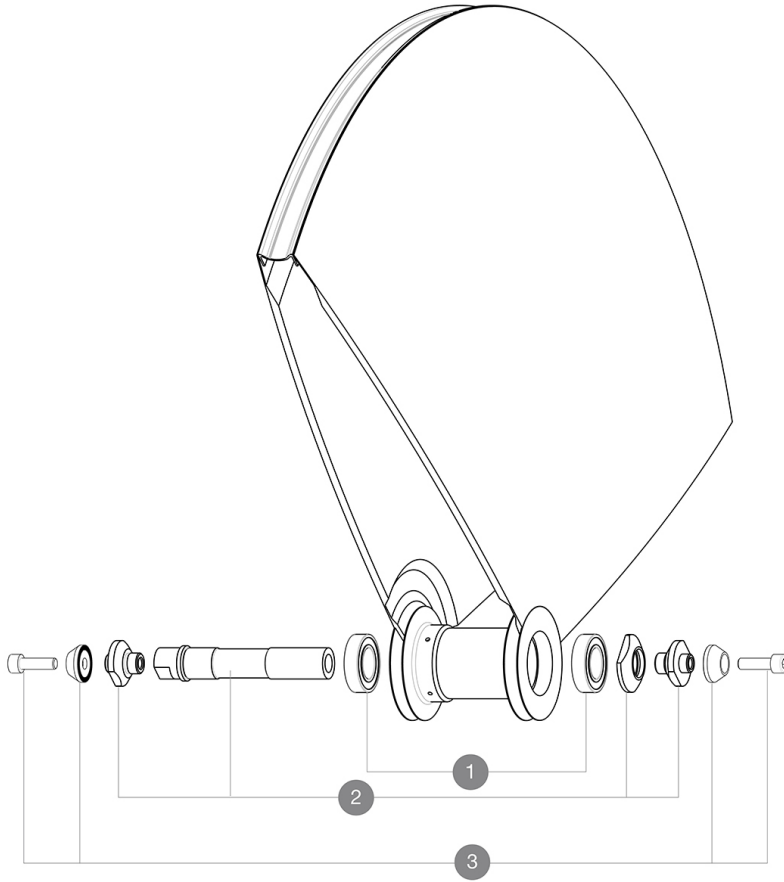

# MAVIC Comete Track R10

1  
2017  
FRONT

Recommended weight limit : 120kg  
Recommended tire sizes: 21 to 28 mm  
Minimum cog width : 7.5mm

## REFERENCES WHEELS

### RIMS

- Tire : tubular

### WHEEL HUB

- Body : aluminum
  - Axle material : aluminum
- Sealed cartridge bearings  
Fixed cog