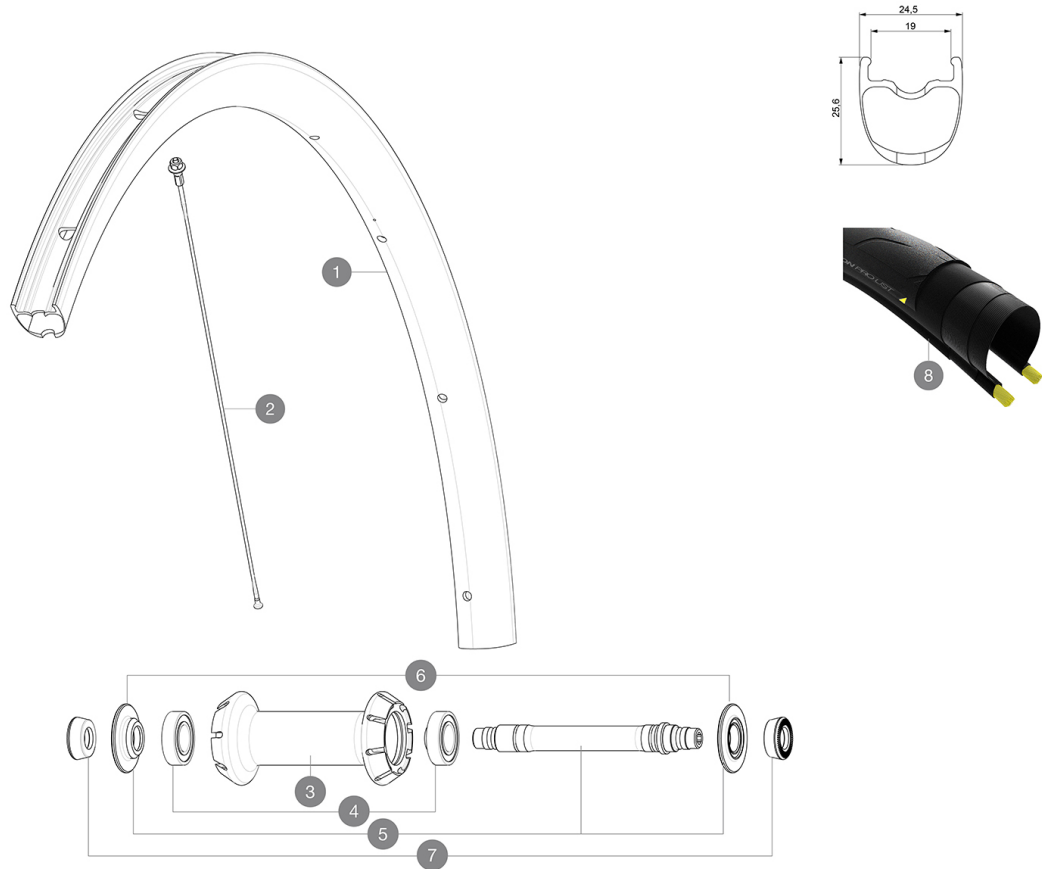

MAVIC Ksyrium Pro Carbon SL UST

ASTM CATEGORY 1 : road only

For a longer longevity of the wheel, Mavic recommends that the total weight supported by the wheels don't exceed 120kg, bike included

Recommended tyre sizes: 25 to 32 mm

Max. Pressure: see indication on wheel and tyre. If they differ, use the lower of the 2

Max. Pressure tubeless: 25mm 6 bars - 87 PSI, 28mm 5 bars - 70 PSI. Max pressure tubetype: 25mm 7 bars - 102 PSI

REFERENCES WHEELS

F74351 KsyProCarSLUST Ft

RIMS

&NBSP::

1	V2737310	KIT FRONT RIM KSYRIUM PRO CARBON SL UST
1	V2734110	KIT FRONT RIM KSYRIUM PRO CARBON SL UST - while stock last
	V3720101	25mm UST Tape for 19 to 22mm Road Rims

SPOKES

2	V3663801	KIT 12 FRT KSYR PRO CARB SL C/UST/T & NDS COSMIC PRO CARB SL
2	V3666001	KIT 1 FRT 285/1 NDS 291 KSYRIUM PRO CARB SL UST AERO STAMPED

HUB SHELLS

3	N/A	HUB BODY
4	M40078	FRONT HUB BEARINGS 6901 x 2
5	30870001	FRONT AXLE ROAD RIM BRAKING QRM +
6	V2252501	FRONT SETTING NUT & DUST PROTECTOR MY16

TYRES

8	39938825	Yksion Pro UST 700x25

ADAPTERS

7	35117301	FT/RR FORK REST R-SYS/CC ULTIMATE > 2013/KSY PRO CARB T