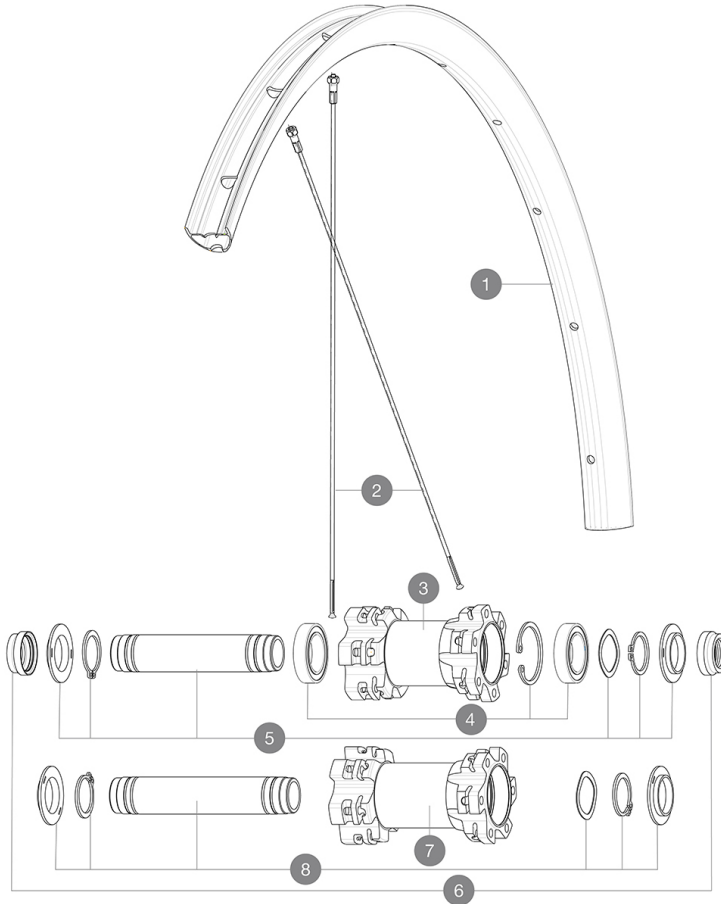

**ASTM CATEGORY 3 : CROSS COUNTRY AND TRAIL RIDING**

For a longer longevity of the wheel, Mavic recommends that the total weight supported by the wheels don't exceed 120kg, bike included  
Recommended tyre sizes: 36 mm to 64 mm (1.4" to 2.5")

**REFERENCES WHEELS**

F73731 Xmx27,5FtBst

F73271 Xmx27,5Ft

**RIMS**

&NBSP;:

1	V2317815 V2620101	KIT FRONT/REAR RIM CROSSMAX 27,5" 22TSS UST RIM TAPE 25mm (for 21-24mm wide rim)
---	----------------------	---

**Specifications****RIMS**

- **Material** : S6000 Aluminum
- **Joint** : SUP
- **Drilling** : traditional
- **Valve hole diameter** : 6.5 mm
- **Tyre** : UST Tubeless and tubetype
- **Internal width** : 22 mm
- **ETRTO size 27.5"** : 584x22TSS
- **ETRTO size 29"** : 622x22TSS

Hookless profile

Use with Mavic Tubeless Tape

**SPOKES**

- **Material** : steel
- **Shape** : straight pull, round
- **Count** : 24 front and rear
- **Lacing** : front and rear crossed 2

**WHEEL HUB**

- **Front and rear bodies** : aluminum
- **Axle material** : aluminum
- **Front bearings** : auto adjust sealed cartridge bearings (QRM Auto), Rear bearings sealed cartridge bearings (QRM)
- **Freewheel** : TS-2 alloy