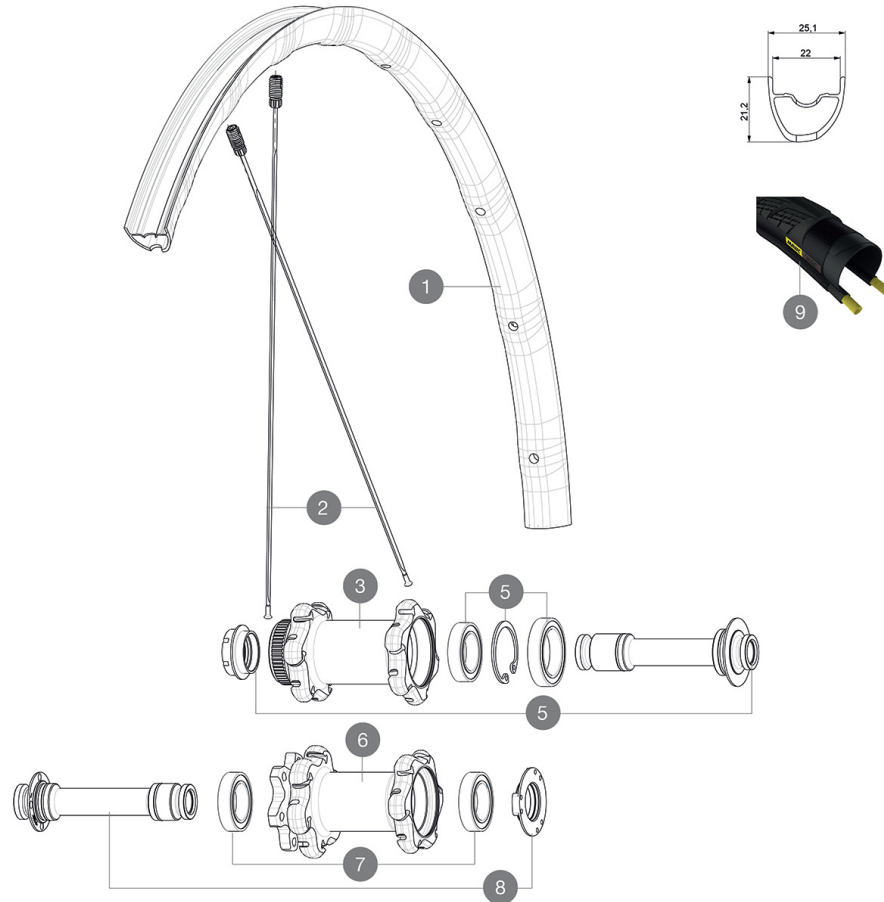

Recommended tyre sizes: 28 to 62 mm (1.1" to 2.5")

Max. Pressure: see indication on wheel and tyre. If they differ, use the lower of the 2

Max. Pressure: 30mm 5.8 bars - 85 PSI / 40mm 4.5 bars - 65 PSI

## REFERENCES WHEELS

F75901 Allroad El D6B 12x100 Ft

F75921 Allroad El DCL 12x100 Ft

## RIMS

&NBSP;:

1	V2733610	KIT FRONT RIM ALLROAD ELITE DISC UST While Stocks lasts
	V2620101	UST RIM TAPE 25mm (for 21-24mm wide rim)