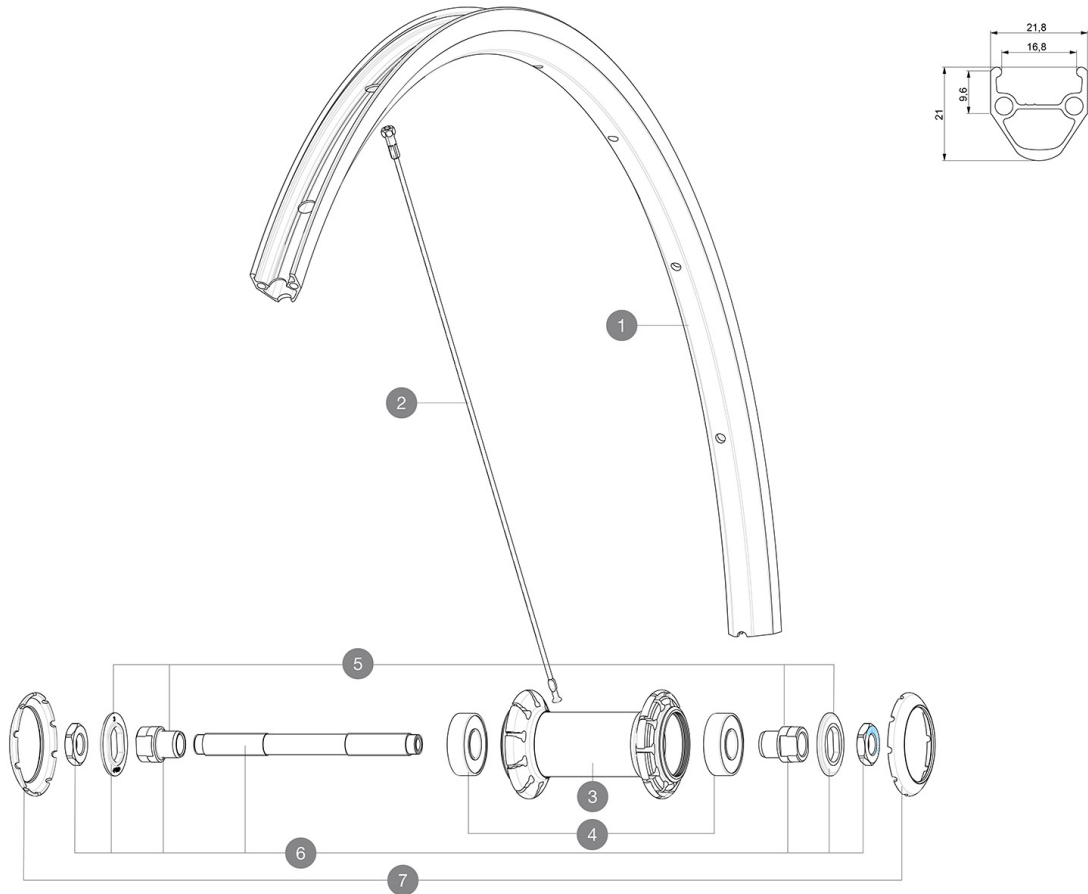

REFERENCES WHEELS

F80941 AKSIUM RB 700 QR

Maximum tyre pressure: 2.55bar/37PSI with a 54mm tyre - 1.3bar/19PSI with a 125mm tyre
 ASTM CATEGORY 1 : road only
 For a longer longevity of the wheel, Mavic recommends that the total weight supported by the wheels don't exceed 120kg, bike included
 Maximum tyre pressure: 7.5bar/108PSI with a 23mm tyre - 4.6bar/67PSI with a 52mm tyre
 Recommended tyre sizes: 25 to 32 mm
 Max. Pressure: see indication on wheel and tyre. If they differ, use the lower of the 2
 Max. Pressure: 23mm 8.7 bars - 125 psi, 25/28mm 7.7 bars - 110 psi
 Maximum tyre size: width 52mm - pressure max. 5Bar/72PSI

RIMS

&NBSP::

1 janteavrouteub FRONT ROAD UB RIM

SPOKES

2 V2272701 KIT 10 FT/NDS AKSIUM RND SPK 283mm (OEM only)

HUB SHELLS

- 4** M40318 KIT 2 HUB BEARINGS 6001
- 5** 99603801 SHORT EXPENSIBLE BEARING SUPPORTS > 2008
- 6** 99603701 FRONT AXLE QRM ROAD 2008
- 7** 12034401 KIT 3 HUB CAPS AERO 10 SLOTS BLACK

DELIVERED WITH

User guide	
BR101 quick releases (M40350 frt, M40351 rear road, M40352 rear MTB)	
BR101 quick releases (M40350 frt, M40351 rear road, M40352 rear MTB)	
BR101 quick releases (M40350 frt, M40351 rear road, M40352 rear MTB)	
BR101 quick releases (M40350 frt, M40351 rear road, M40352 rear MTB)	
BR101 quick releases (M40350 frt, M40351 rear road, M40352 rear MTB)	
BR101 quick releases (M40350 frt, M40351 rear road, M40352 rear MTB)	
Rim tape	
Rim tape	
Rim tape	
Rim tape	
Rim tape	
User guide	
User guide	
User guide	
User guide	
User guide	
Rim tape	