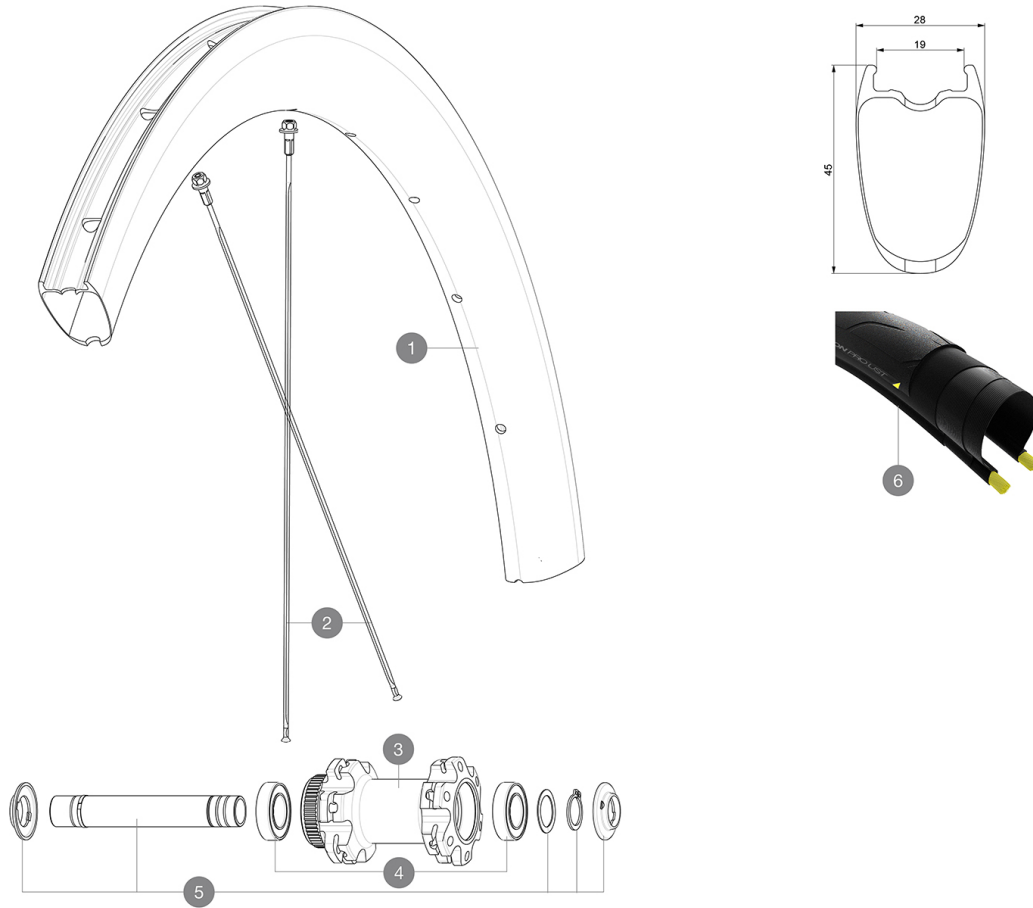

MAVIC *Cosmic Pro Carbon UST Disc 650*

ASTM CATEGORY 1 : road only

For a longer longevity of the wheel, Mavic recommends that the total weight supported by the wheels don't exceed 120kg, bike included

Recommended tyre sizes: 25 to 32 mm

Max. Pressure: see indication on wheel and tyre. If they differ, use the lower of the 2

REFERENCES WHEELS

F80601 Cos Pro Carb DCL 650b Ft

RIMS

&NBSP;:

1	V2737910	KIT FRONT RIM COSMIC PRO CARBON UST Disc 650B
	V2620101	UST RIM TAPE 25mm (for 21-24mm wide rim)

SPOKES

2	V3666701	KIT 2 FRT/NDS STAMPED SPOKE 255 COSMIC PRO CARBON UST Disc 6
2	V3665001	KIT 12 FRT COSMIC PRO CARBON UST Disc 650B SPOKE 254 + nippl

HUB SHELLS

3	N/A	HUB BODY
4	M40129	KIT 2 BEARINGS 6902 15x28x7
5	V2373301	KIT QRM AUTO FRONT AXLE 12mm > 2019

TYRES

6	39938825	Yksion Pro UST 700x25

ADAPTERS

V2680301	"Kit Ft Road Adapter 12 >> 9mm"