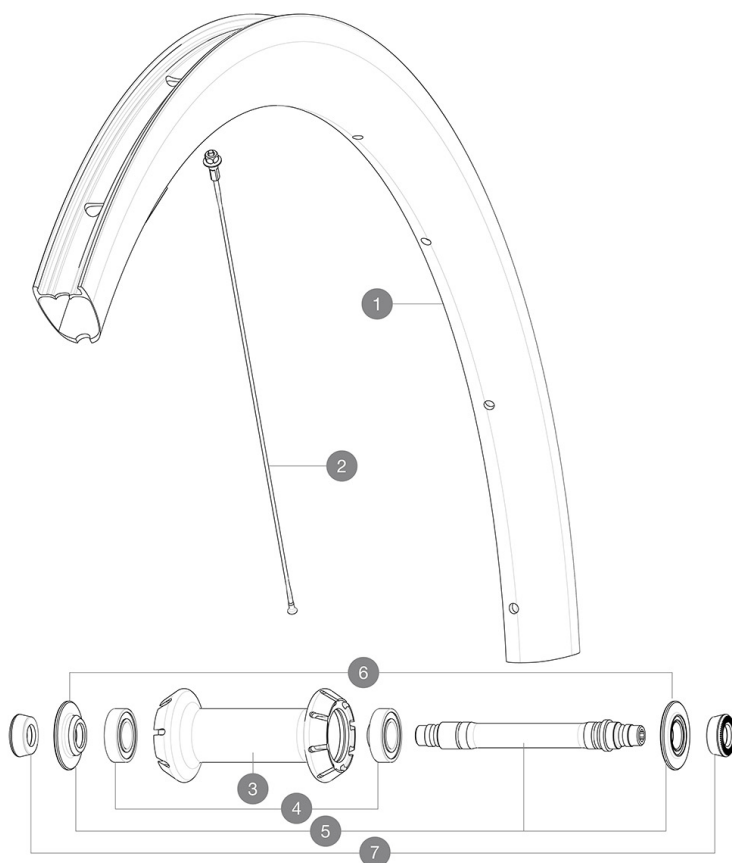

ASTM CATEGORY 1 : road only

For a longer longevity of the wheel, Mavic recommends that the total weight supported by the wheels don't exceed 120kg, bike included

Recommended tyre sizes: 25 to 32 mm

Max. Pressure: see indication on wheel and tyre. If they differ, use the lower of the 2

Max. Pressure tubeless: 25mm 6 bars - 87 PSI, 28mm 5 bars - 70 PSI. Max pressure tubetype: 25mm 7 bars - 102 PSI, 28mm 6 bars - 87 PSI

REFERENCES WHEELS

F85511 CosmicProCarb SL UST 19 Ft

RIMS

&NBSP::

1	V2736710	KIT FRONT RIM COSMIC PRO CARBON SL/PRO CARBON UST 19 - white
1	V4092610	Kit Front rim Cosmic SL 40 RB
	V3720101	25mm UST Tape for 19 to 22mm Road Rims

SPOKES

2	V3665301	KIT 1 FRT 271 + 1 NDS 278 COSMIC PRO CARBON SL UST 19 STAMPE
2	V3662201	KIT 12 FRT COSMIC PRO CARB SL T/C/UST & NDS CPC SL BUTTED AE

HUB SHELLS

3	N/A	HUB BODY
4	M40078	FRONT HUB BEARINGS 6901 x 2
5	30870001	FRONT AXLE ROAD RIM BRAKING QRM +
6	V2252501	FRONT SETTING NUT & DUST PROTECTOR MY16