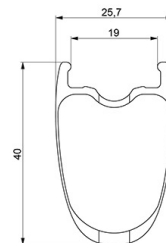

ASTM CATEGORY 1 : road only

For a longer longevity of the wheel, Mavic recommends that the total weight supported by the wheels don't exceed 120kg, bike included

Recommended tyre sizes: 25 to 32 mm

Max. Pressure: see indication on wheel and tyre. If they differ, use the lower of the 2

Max. Pressure tubeless: 25mm 6 bars - 87 PSI, 28mm 5 bars - 70 PSI. Max pressure tubetype: 25mm 7 bars - 102 PSI, 28mm 6 bars - 87 PSI

REFERENCES WHEELS

F85511 CosmicProCarb SL UST 19 Ft

RIMS

&NBSP::

1	V2736710	KIT FRONT RIM COSMIC PRO CARBON SL/PRO CARBON UST 19 - white
1	V4092610	Kit Front rim Cosmic SL 40 RB
	V3720101	25mm UST Tape for 19 to 22mm Road Rims