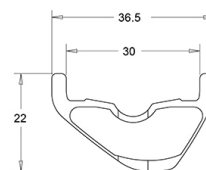

MAVIC XA Elite Carb 29

2019
FRONT

ASTM CATEGORY 3 : CROSS COUNTRY AND TRAIL RIDING

For a longer longevity of the wheel, Mavic recommends that the total weight supported by the wheels don't exceed 120kg, bike included

Recommended tyre sizes: 60mm to 76mm (2.35" to 3.0")

REFERENCES WHEELS

F81591 XA Elite Carbon 29 Ft

F81601 XA Elite Carbon 29 Ft Boost

RIMS

&NBSP;:

1	V3761015	KIT FRT/REAR RIM XA ELITE Carbon 29"
	V3750101	35mm UST Green Tape for 30mm wide rims

Specifications

RIMS

- **Material** : 100% Unidirectional carbon fiber
- **Material** : 100% carbon fiber
- **Drilling** : traditional
- **Drilling** : traditional
- **Valve hole diameter** : 6.5 mm
- **Valve hole diameter** : 6.5 mm
- **Tyre** : UST Tubeless and tubetype
- **Tyre** : UST Tubeless and tubetype
- **Internal width** : 30 mm
- **Internal width** : 30 mm

VERSIONS

- **Color** : Black only
- **Disc standard** : 6 Bolts only
- **Disc standard** : 6 Bolts only
- **Hub width** : Boost (front 110, rear 148) or Non-Boost (front 100, rear 135/142)
- **Hub width** : Boost (front 110, rear 148) or Non-Boost (front 100, rear 135/142)
- **Freewheel** : Shimano/Sram or XD
- **Freewheel** : Shimano/Sram or XD