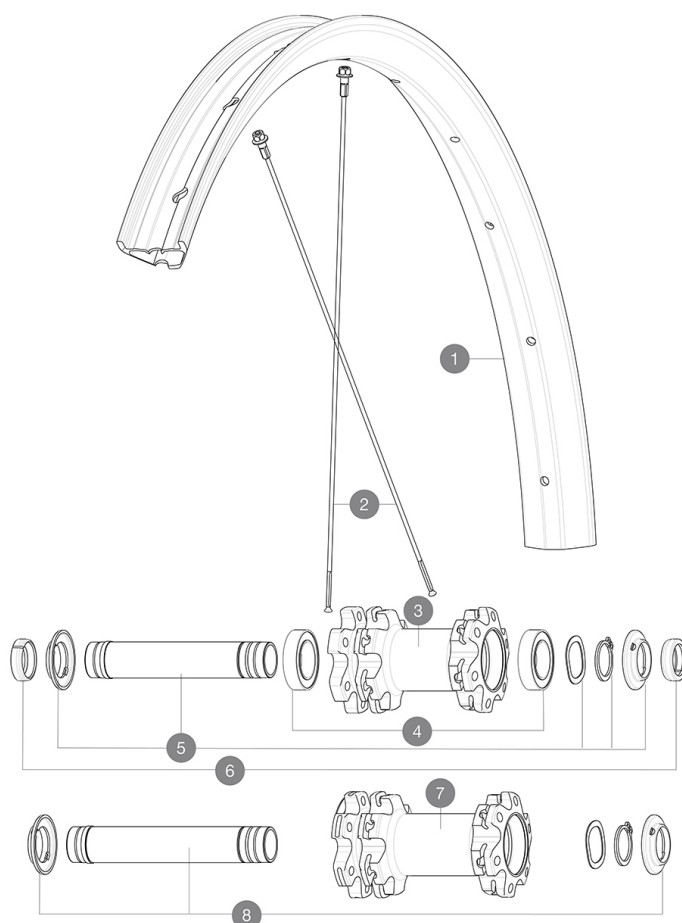

MAVIC XA Elite Carb 29

2019
FRONT

ASTM CATEGORY 3 : CROSS COUNTRY AND TRAIL RIDING

For a longer longevity of the wheel, Mavic recommends that the total weight supported by the wheels don't exceed 120kg, bike included

Recommended tyre sizes: 60mm to 76mm (2.35" to 3.0")

REFERENCES WHEELS

F81591 XA Elite Carbon 29 Ft

F81601 XA Elite Carbon 29 Ft Boost

RIMS

&NBSP;:

1	V3761015	KIT FRT/REAR RIM XA ELITE Carbon 29"
	V3750101	35mm UST Green Tape for 30mm wide rims

OPTIONS

V2374401	TORQUE CAPS 15*31 Adapter MTB QRM Auto > 2019 Frt HUB
----------	---

ADAPTERS

6	V2372501	15mm MTB Axle Cap QRM Auto From 2019
	99694101	ADAPTER Ft 15 to 9mm QR

MAVIC XA Elite Carb 29

DELIVERED WITH

SPOKES

- **Material** : steel
- **Material** : steel
- **Shape** : straight pull, round
- **Shape** : straight pull, round
- **Count** : 24 front and rear
- **Count** : 24 front and rear
- **Lacing** : front and rear crossed 2
- **Lacing** : front and rear crossed 2