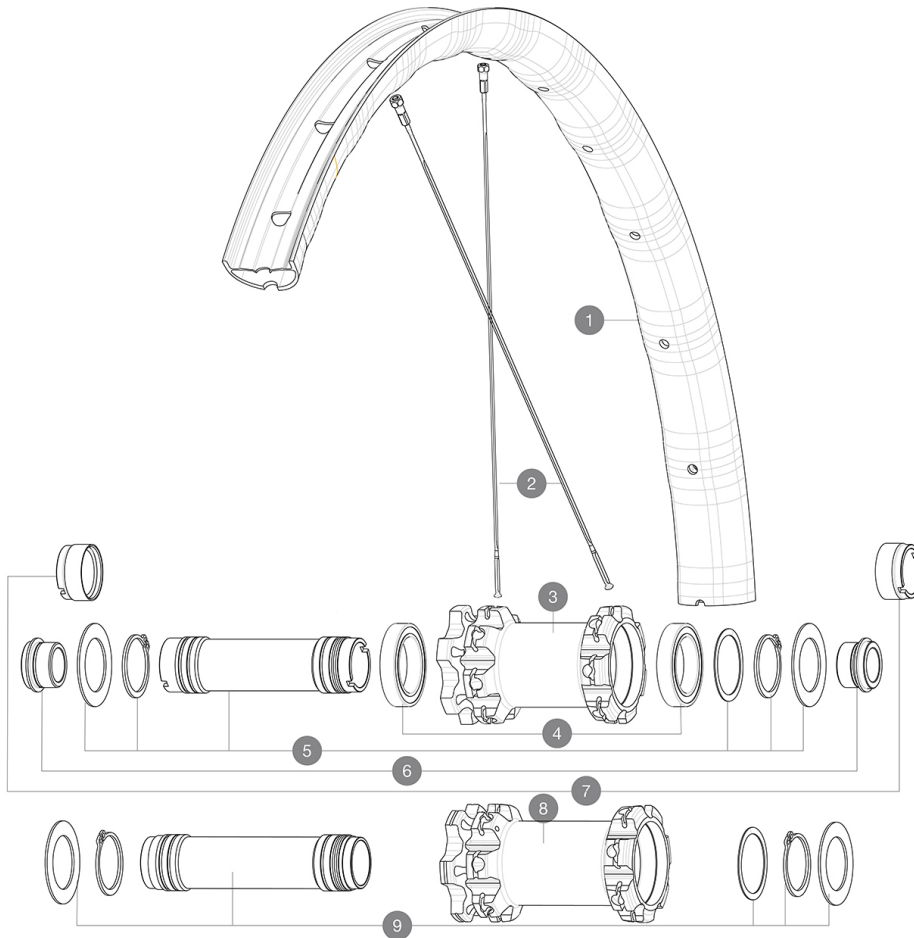

ASTM CATEGORY 4 : ENDURO AND TRAIL RIDING

For a longer longevity of the wheel, Mavic recommends that the total weight supported by the wheels don't exceed 120kg, bike included

Recommended tyre sizes: 60mm to 76mm (2.35" to 3.0")

REFERENCES WHEELS

F82751	Deemax Elite 27,5 Ft Bst Black	F82741	Deemax Elite 27,5 Ft
R36511	Deemax Elite 27,5 Rr Bst MS		

RIMS

&NBSP;:

1	V3762810	KIT FRONT RIM DEEMAX ELITE 27,5"
	V3750101	35mm UST Green Tape for 30mm wide rims

SPOKES

2	V3820701	KIT 14 FRONT DEEMAX ELITE/E-XA ELITE 19 27,5" FLAT BUTTED S
---	----------	---

HUB SHELLS

3	N/A	HUB BODY
4	M40179	FRONT BEARING 25x37x7 20mm AXLE
5	V2373801	KIT 20x110mm AXLE QRM AUTO MTB > 2019
8	N/A	HUB BODY
9	V2373701	KIT 20x110mm BOOST AXLE QRM AUTO MTB > 2019

Specifications**RIMS**

- **Material** : Mxstal
- **Material** : Mxstal
- **Joint** : SUP
- **Joint** : SUP
- **Drilling** : traditional
- **Drilling** : traditional
- **Weight reduction** : ISM 4D
- **Weight reduction** : ISM 4D
- **Valve hole diameter** : 6.5 mm
- **Valve hole diameter** : 6.5 mm
- **Tyre** : UST Tubeless and tubetype
- **Tyre** : UST Tubeless and tubetype
- **Internal width** : 30 mm
- **Internal width** : 30 mm