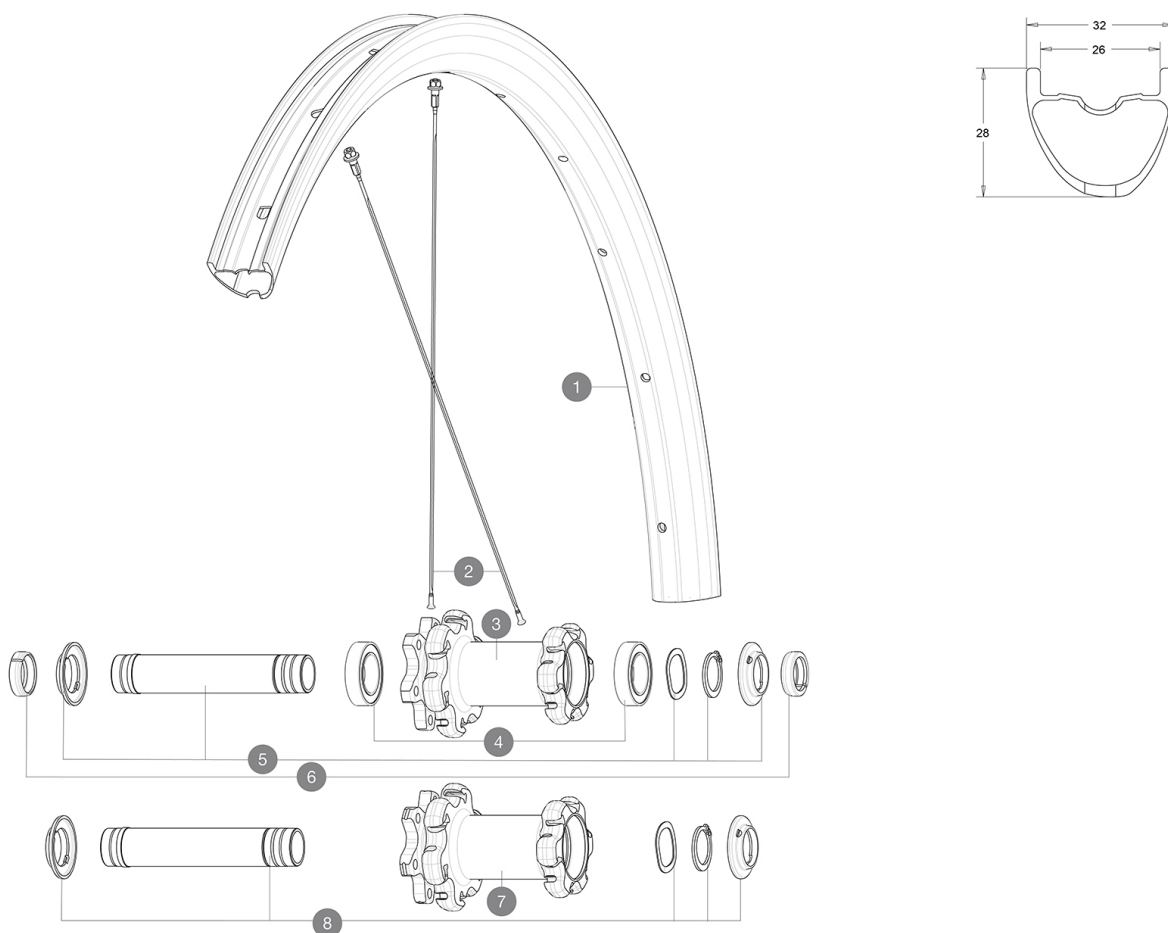

REFERENCES WHEELS

RIMS

&NBSP;:

1	V3060110	KIT FRONT RIM XA PRO CARBON 29"
	V3750101	35mm UST Green Tape for 30mm wide rims

SPOKES

2	V2387801	KIT 12 FRIT/REAR XA PRO CARBON 29" EXTRA FLAT SPOKE 288mm +
---	----------	---

HUB SHELLS

3	N/A	HUB BODY
4	V2500901	KIT BEARINGS 18x30x7 + WAVED WASHER + CLIP
5	V2372301	KIT 100mm AXLE QRM AUTO MTB > 2019
7	N/A	HUB BODY
8	V2372401	KIT 110mm AXLE QRM AUTO MTB > 2019

OPTIONS

V2374401	TORQUE CAPS 15*31 Adapter MTB QRM Auto > 2019 Frt HUB
----------	---

ADAPTERS

6	V2372501	15mm MTB Axle Cap QRM Auto From 2019
	99694101	ADAPTER Ft 15 to 9mm QR

MAVIC ***XA Pro Carbon 29 19*****COMPATIBILITY**

Freewheel: Shimano Micro Spline	
---------------------------------	--

Specifications**WHEEL WEIGHTS**